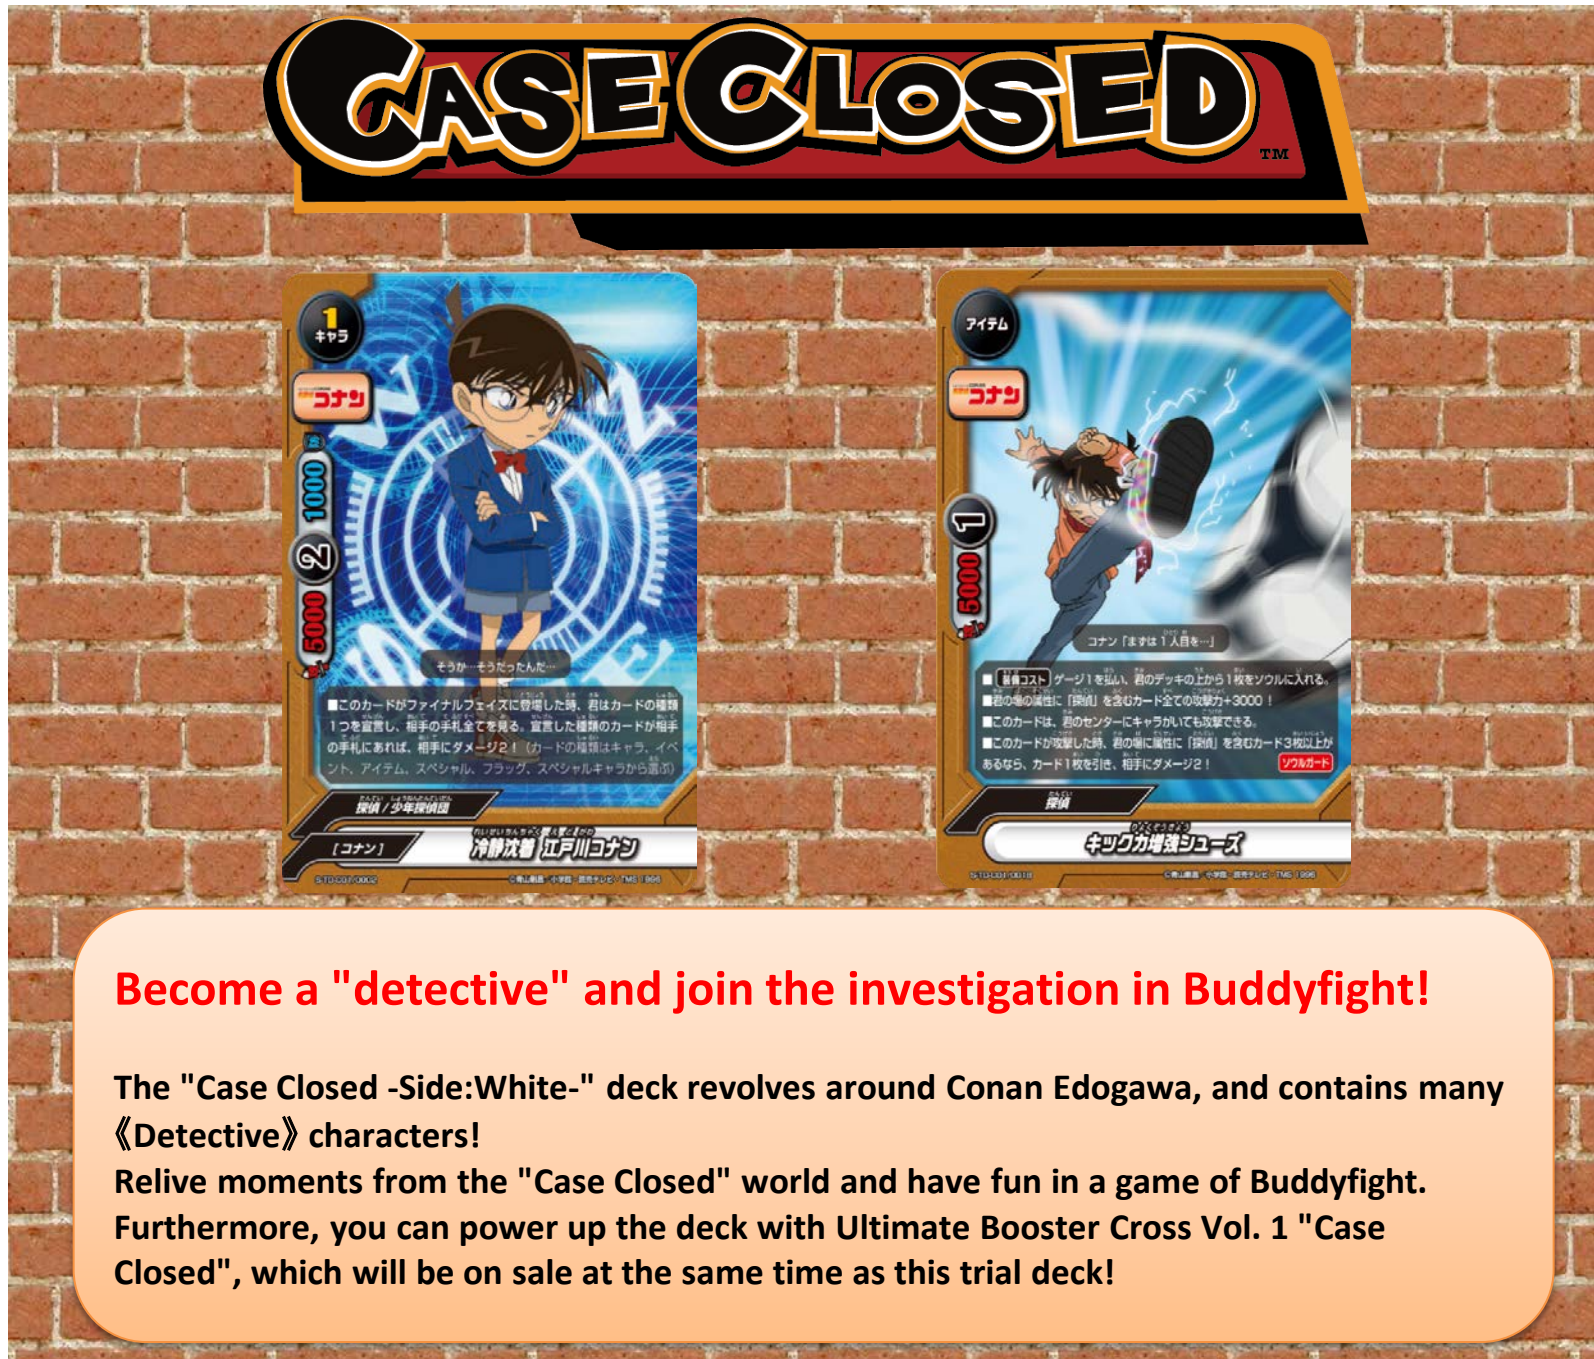

Case Closed -Side:White-

On Sale June 7th, 2019

※This product goes on sale 07:00 A.M on the sale day. Please do not sell it before then.※

Become a "detective" and join the investigation in Buddyfight!

The "Case Closed -Side:White-" deck revolves around Conan Edogawa, and contains many 《Detective》 characters!

Relive moments from the "Case Closed" world and have fun in a game of Buddyfight.

Furthermore, you can power up the deck with Ultimate Booster Cross Vol. 1 "Case Closed", which will be on sale at the same time as this trial deck!

©Gosho Aoyama/1996,2019 Shogakukan, YTV, TMS

©bushiroad All Rights Reserved.

Primary World & Card Types			Product Specifications	
Primary World: Detective Conan Card Types: 19 unique + 1 flag			52 cards, life counter, rule sheet and paper playmat! Each display contains a deck with an additional RR card!	
Product Name	Barcode	Retail Price	Quantity	Order
BFE-S-TD-C01 Case Closed -Side:White-	8885009404965		6 decks in 1 display 8 displays in 1 carton	cartons