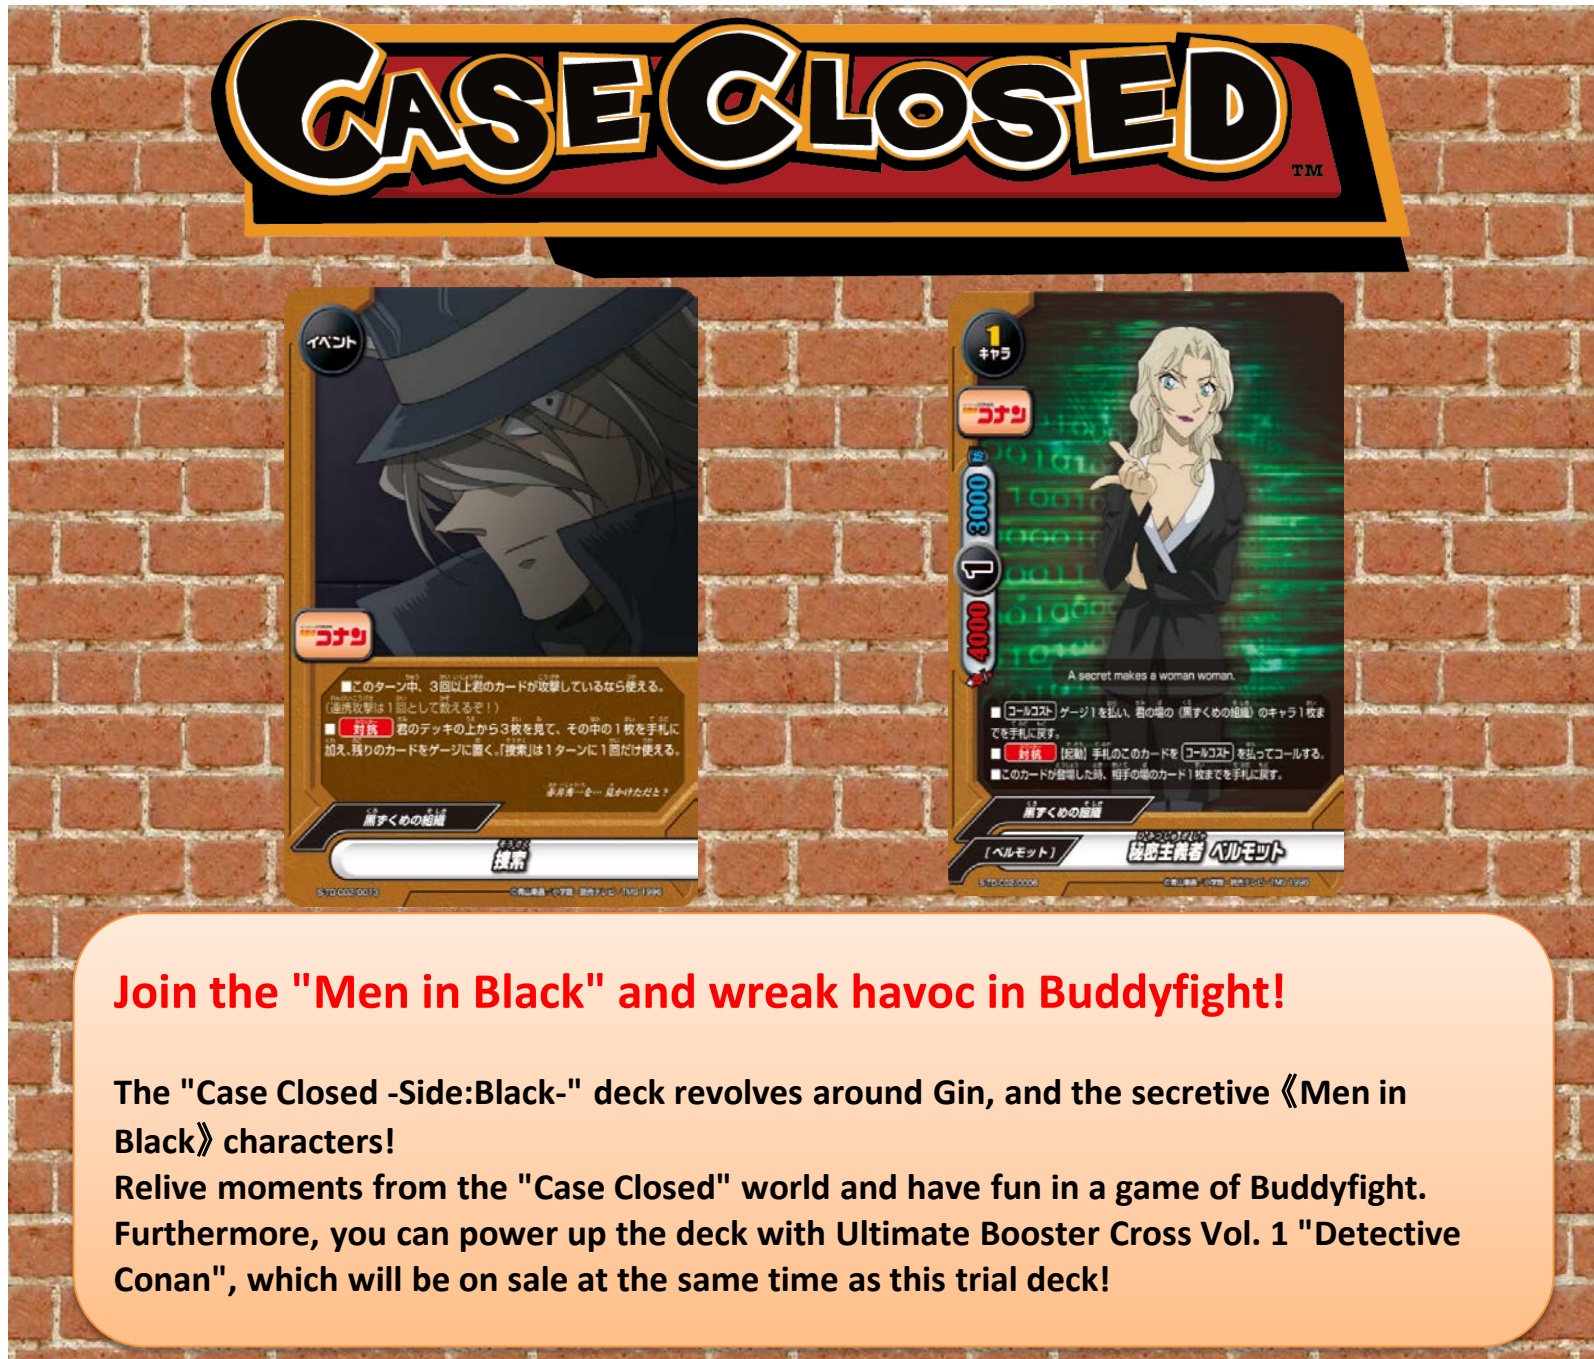

Case Closed -Side:Black-

On Sale June 7th, 2019

※This product goes on sale 07:00 A.M on the sale day. Please do not sell it before then.※

Join the "Men in Black" and wreak havoc in Buddyfight!

The "Case Closed -Side:Black-" deck revolves around Gin, and the secretive 《Men in Black》 characters!

Relive moments from the "Case Closed" world and have fun in a game of Buddyfight. Furthermore, you can power up the deck with Ultimate Booster Cross Vol. 1 "Detective Conan", which will be on sale at the same time as this trial deck!

©Gosho Aoyama/1996,2019 Shogakukan, YTV, TMS

©bushiroad All Rights Reserved.

Primary World & Card Types			Product Specifications	
Primary World: Detective Conan Card Types: 18 unique + 1 flag			52 cards, life counter, rule sheet and paper playmat! Each display contains a deck with an additional RR card!	
Product Name	Barcode	Retail Price	Quantity	Order
BFE-S-TD-C02 Case Closed -Side:Black-	8885009404972		6 decks in 1 display	cartons
			8 displays in 1 carton	