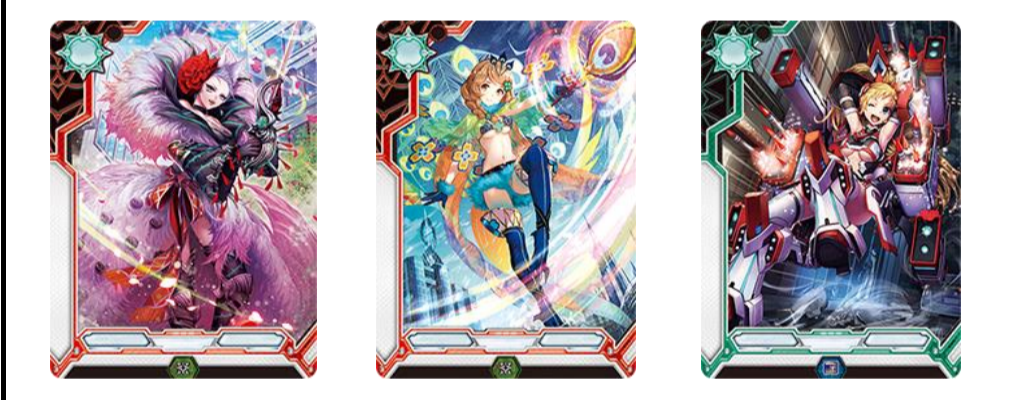

Also introducing the beautifully foiled rarity,  
 ∞TR (Infinity Trance Rare!)

**Point (2): The number of different "R" cards have been increased!**

Compared to previous sets, we have increased the number of different "R" rarity cards!  
 There are many key cards included to build a wide array of decks!

## This set strengthens existing decks!

**Featured worlds include <Monolium> and <Tritomy>**

The reintroduction of Monolium, featured in BT01, and Tritomy, featured in the BT03.  
 Includes tons of key cards for player's decks!

**The return of popular Logicalists!**

Reintroducing the Yellow and Blue popular Logicalists, "Sena" "Aoi" and "Sieghard" which strengthens players' BT01 decks!