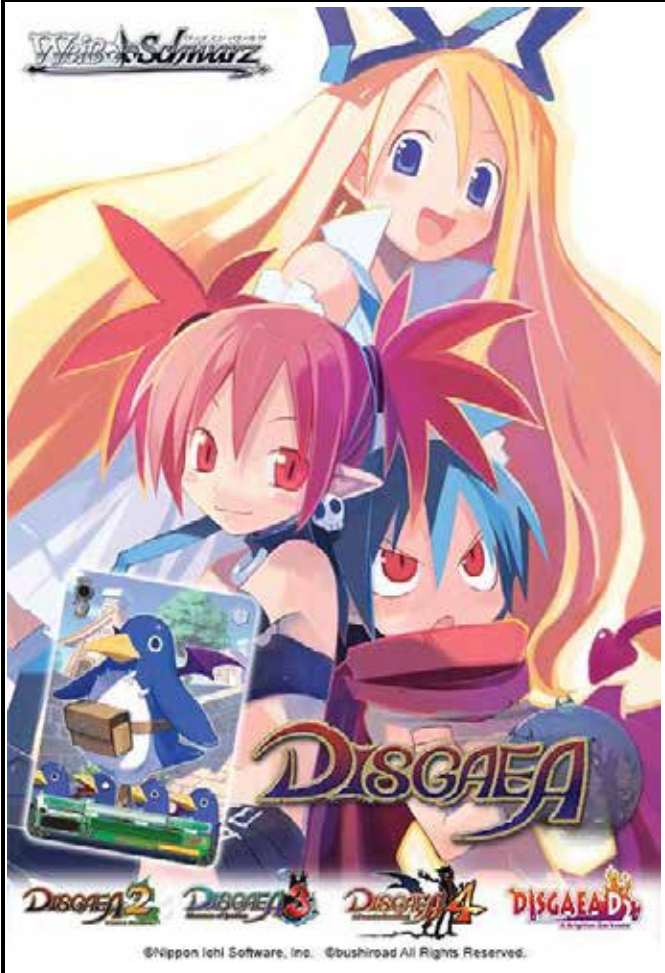

【New Release】	Sales office: Bushiroad South East Asia Pte Ltd Publisher: Bushiroad South East Asia Pte Ltd
----------------------	---

Weiß Schwarz Trial Deck (English Edition)

Disgaea

Release Date: June 10 (Fri) 2016

Product Introduction

A new Trial Deck for Disgaea is releasing, dood!

The Trial Deck is a pre-constructed new product assembled with cards found in the Japanese "Disgaea" Booster Pack, "Disgaea 4" Extra Booster and "Disgaea D2" Extra Booster products, dood~

Product Features

2 types of exclusive RRR Foil cards and 1 SP Gold Foil/Hot Stamp signed card from the following Japanese voice actor are randomly inserted in decks!!!

Valvatorez : Tatsuhsa Suzuki

18 exclusive cards not found in the booster packs are included in this Trial Deck!