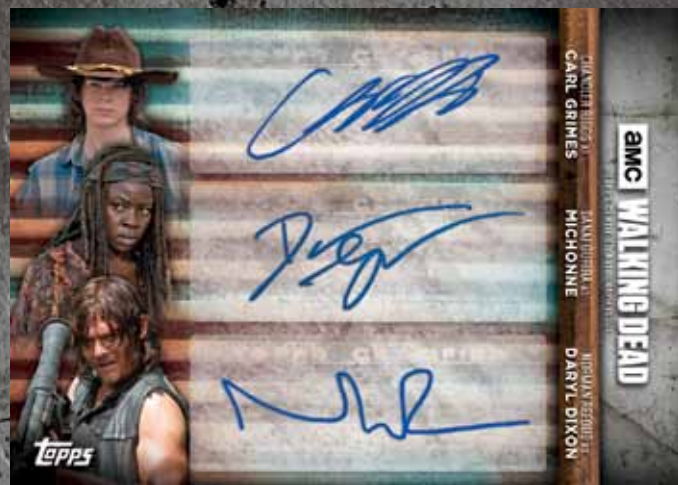

Autograph Card – Mud Parallel