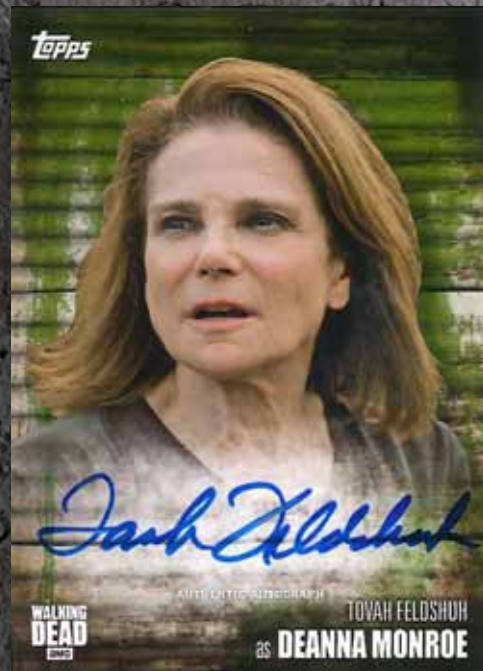

Autograph Card – Blood Parallel