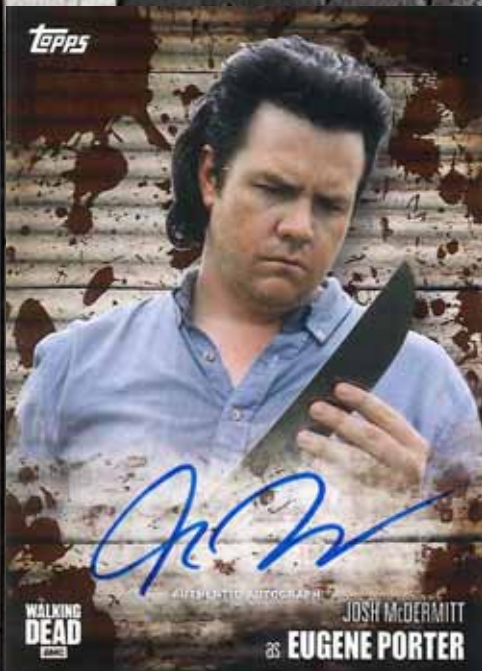

2017

THE **amc** WALKING DEAD®

SEASON 6 TRADING CARDS

AUTOGRAPH CARDS

Confirmed Signers Include:

- Jeffrey Dean Morgan
- Norman Reedus
- Danai Gurira
- Steven Yeun
- Michael Cudlitz
- Chandler Riggs
- Tom Payne
- Melissa McBride
- Sonequa Martin-Green
- Christian Serratos
- Josh McDermitt
- Tovah Feldshuh
- Alexandra Breckenridge
- Benedict Samuel
- Michael Traynor
- Major Dodson

Autograph Card – Sepia Parallel