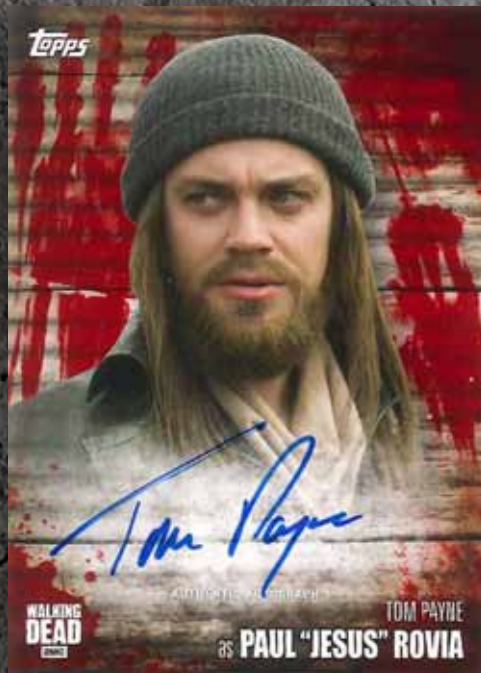

SEASON 6 TRADING CARDS

AUTOGRAPH CARDS

5 Parallels to Chase:

- Rust #'d to 99
- Mud #'d to 50
- Mold #'d to 25
- Sepia #'d to 10
- Blood #'d 1 of 1

Autograph Card – Blood Parallel

Autograph Card – Mold Parallel