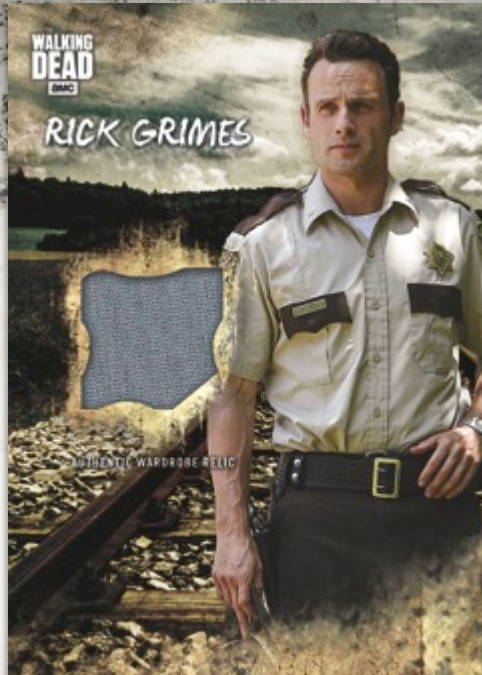

TOPPS
amc THE WALKING DEAD
HITS

ROAD TO ALEXANDRIA
TRADING CARDS

Costume Relic Card