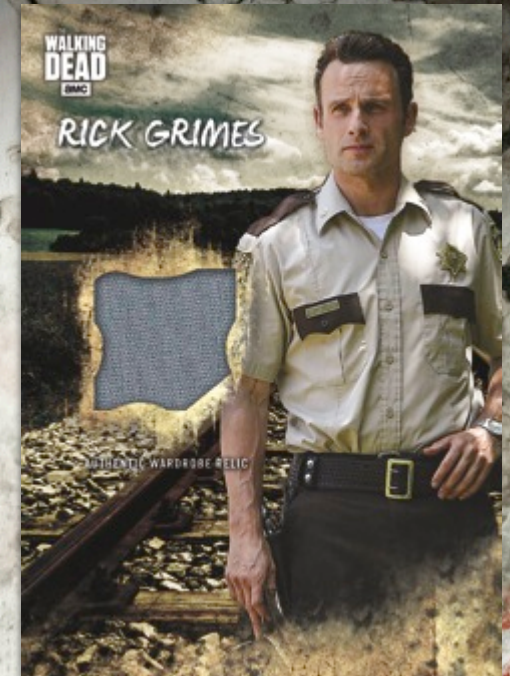

TOPPS
AMC THE **WALKING DEAD**

ROAD TO ALEXANDRIA
TRADING CARDS

Learn how the survivors found their way to Alexandria, and how they plan to defend their new home. Featuring the most important storylines from the first seven seasons of the hit show.

Two Hits Per Hobby Box, with One Autograph Per Box Guaranteed!

Also, look for costume pieces, sketch cards and more!

Base Card

Costume Relic Card

HOBBY

IN STORES
APRIL 2018

TOPPS
amc THE WALKING DEAD
BASE & INSERT CARDS

ROAD TO
ALEXANDRIA
TRADING CARDS

Base Card – Blood Parallel

Better Days Insert

100 Base Cards show how the group of survivors made their way to Alexandria, and highlight the greatest moments along the way! Featuring storylines from the first seven seasons of the show!