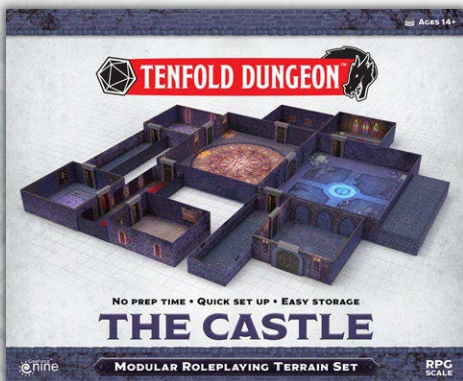

4 SETS AVAILABLE

Each contains a unique 5e module

TFD001: The Castle