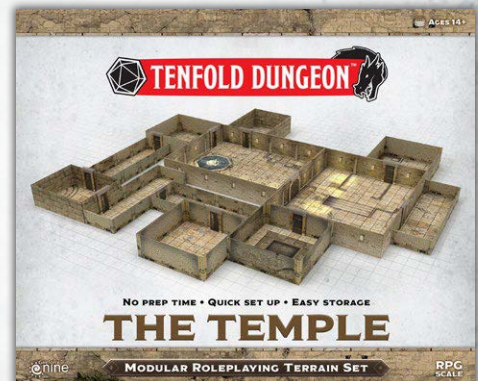

## MODULAR ROLEPLAYING TERRAIN SET

Tenfold Dungeon is fully immersive, out-the-box 3D terrain for your RPGs and dungeon crawling games.

With amazingly detailed art printed in every box, and 1" x 1" grids discreetly layered into the environment, Tenfold Dungeon provides a high-quality, atmospheric play space for all your tabletop needs. Along with its compact, lightweight design, it's never been easier to take your high-octane adventures with you - wherever you go.

### 4 SETS AVAILABLE

Each contains a unique 5e module

TFD001: The Castle

TFD002: The Town

TFD004: The Temple

See the Entire Range at

[GF9GAMES.COM/TENFOLD](http://GF9GAMES.COM/TENFOLD)

Gale Force Nine and GF9™ of Gale Force Nine, LLC.  
ARTWORK SUBJECT TO CHANGE. CONTENTS APPEARANCE MAY VARY.

**RPG  
SCALE**