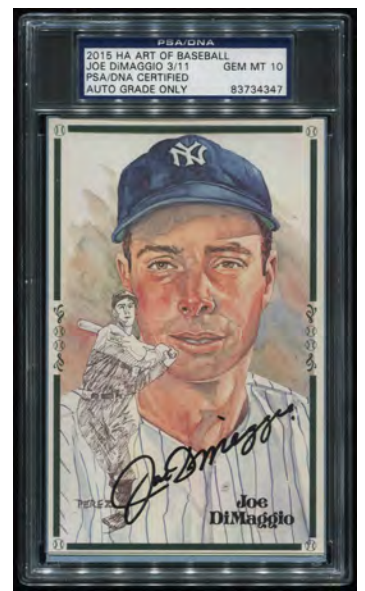

2015 Historic Autographs - Art of Baseball

Point of Sale Information:

- Each card is an autographed Perez-Steele HOF Postcard that is graded and in the Historic Autographs sleeve - UNALTERED
- ALL cards are eligible for the PSA/DNA Registry
- The set contains (88) total cards with (70) cards in the regular set and (18) Short Prints

- HOT CASES will contain ALL PSA 10 graded signatures
- Each 12-box cases includes "CASE HITS"
  Case Hits include (1) Group A & (1) Group B card OR (2) Group A cards & no Group B cards

GROUP A Players are Mantle, DiMaggio, Williams, Koufax, Aaron, Mays, Ashburn, Greenberg & Campanella

GROUP B players include the remaining SP cards as well as Stan Musial and Carl Yastrzemski

Historic Autographs is excited to announce a PSA/DNA Set Registry Contest. For those who like to use the PSA/DNA Set Registry, the Top 5 sets on the PSA/DNA Set Registry by 5 o'clock CST on Friday July 31, 2015 will receive one of (5) 2015 Historic Autographs Art of Baseball Signed Perez-Steele HOF Art Promo cards. These cards are similar to the regular Art of Baseball cards except for the identifiers on the PSA/DNA flip - which will have each card listed as a "promo" and no numbering or signature grade.

*The cards are:
Hank Greenberg, Kirby Puckett, Burleigh Grimes, Larry Doby and Ted Lyons.*