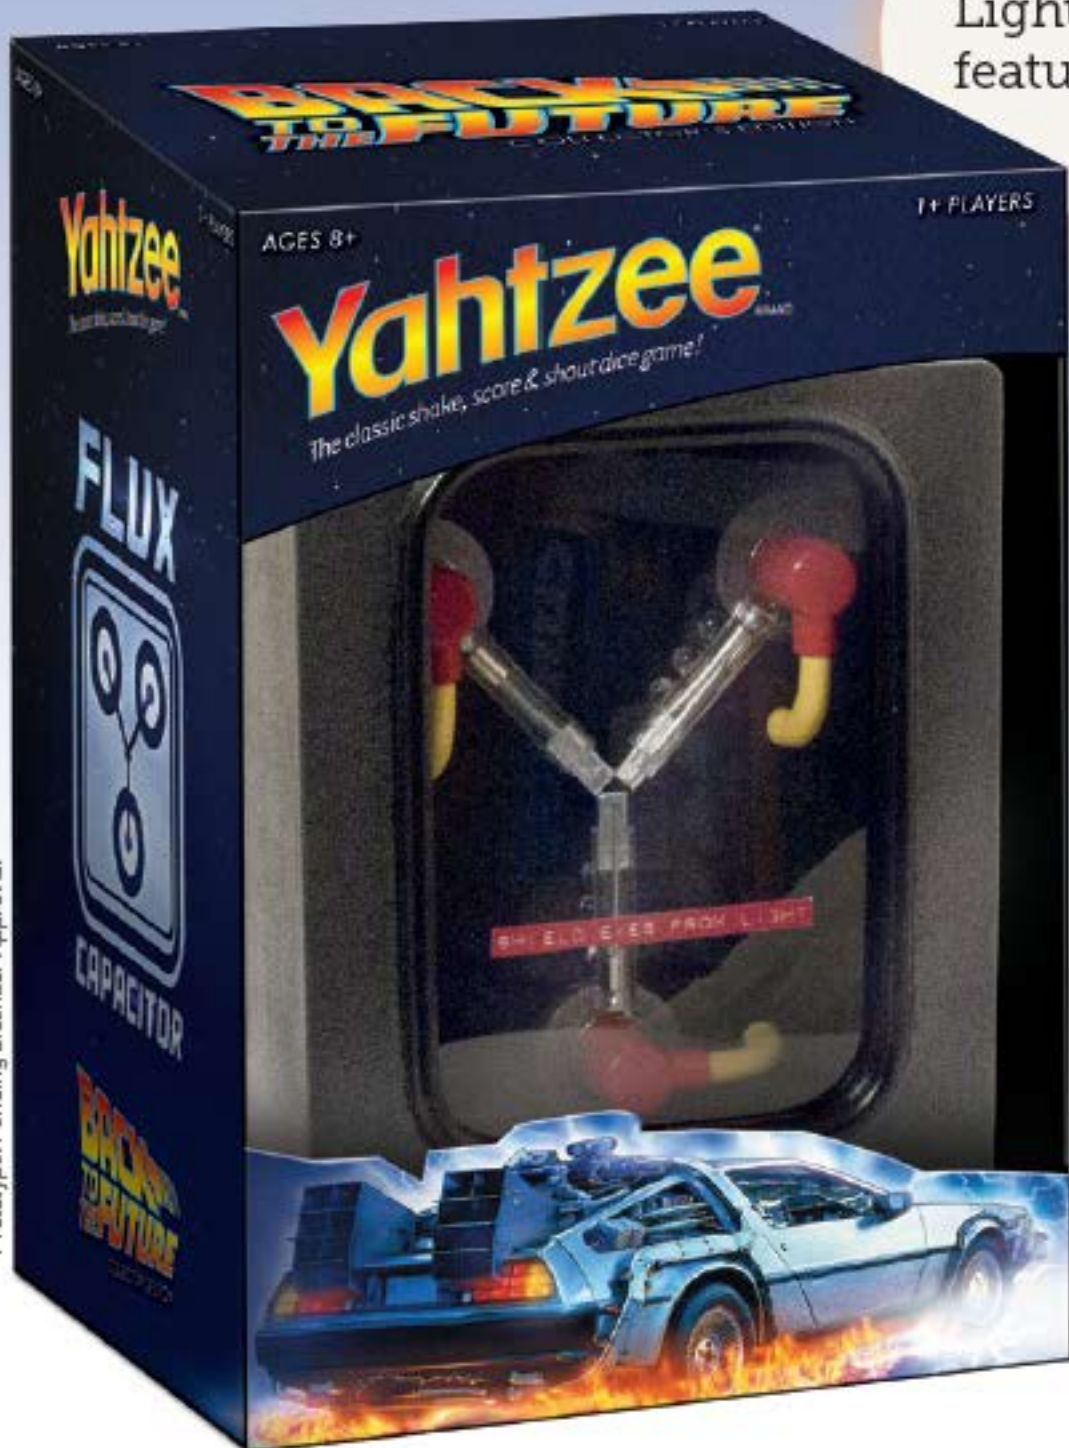

# 30th Anniversary

Light up  
features!

Prototype - Pending Licensor Approval.

**YAHTZEE® : Back to the Future™ Collector's Edition**  
YZ051-348 | Ages 8+ | 1+ Players

Custom sculpted flux capacitor - highly collectible item