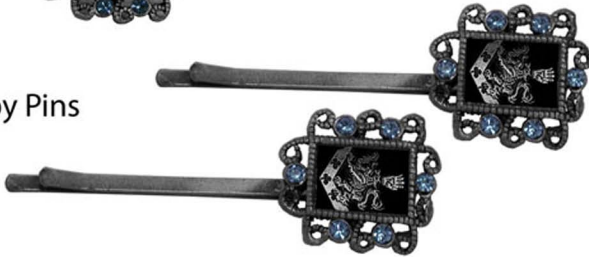

Edward
Image Charm
Necklace

Bella and
Edward
Image Charm
Necklace

Jacob
Image Charm
Necklace

Bella and The Cullens
Image Charm Bracelet

Bella and Edward
Image Charm Bracelet

Beak Style hair clip

Bobby Pins

twilight

IMAGE CHARM JEWELRY
(GRAY COLORWAY)