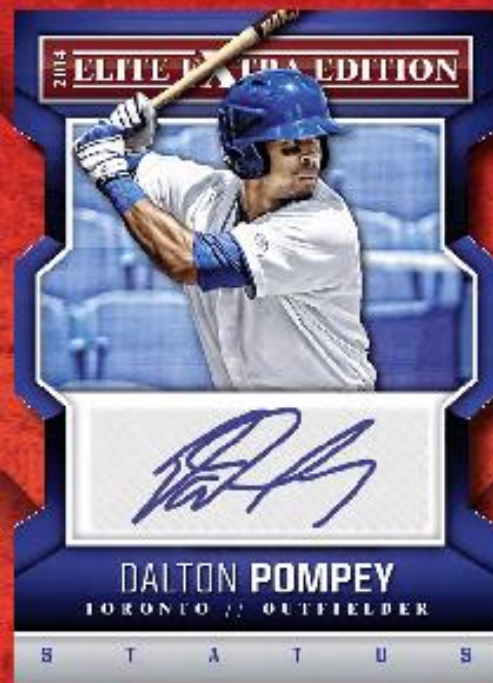

B A S E B A L L T R A D I N G C A R D S

PANINI

PURPLE STATUS DIE-CUT
PROSPECT SIGNATURES

Find this year's highly touted prospects signing on-card on your favorite Elite designs with a new color to chase in the Purple Status Die-Cut Prospect Signatures (#d/75)!

BLUE STATUS DIE-CUT
BASE SIGNATURES

Find a bevy of International prospects with ink in 2014 Elite Extra Edition. Chase players like Dalton Pompey, Raisal Iglesias, Gilbert Lara, Jhoandro Alfaro, Dariel Alvarez, Jose Pujols, Dermis Garcia, Nelson Gomez, Adrian Rondon, Victor Arano, Dalier Hinojosa, Joey Pankake and Luis Severino.