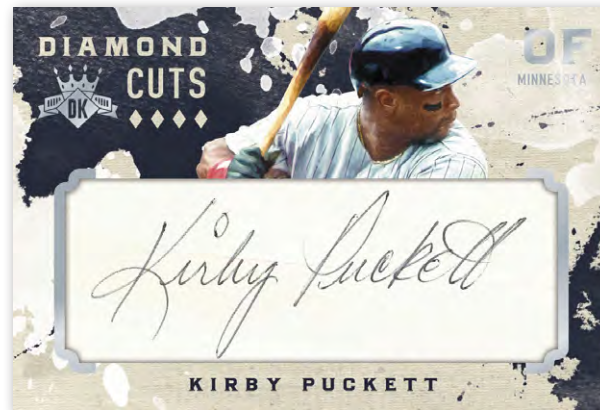

DK SIGNATURES HOLO SILVER

Pairs autographs of retired, veteran and prospect players with 2 memorabilia swatches. Find 4 parallels (#'d/99 or less.)

SP FRAMED GRAY

New subset for 2017.
Look for different players from the base
that are a little harder to find.

AURORA

A new insert for 2017 that is taken from
Court Kings. These colorful cards
feature veteran stars with 2 parallels
(#'d/25 or less.)

ROOKIES FRAMED BLACK MASTERPIECE

Collect the 2017 rookie class with
the classic paint texture only found in
Diamond Kings. Look for 8 parallels,
including 5 frames.

TED WILLIAMS COLLECTION MATERIALS

Ted Williams gets his own insert in 2017. The hard-hitting lefty was a legend on and off the field. Look for unique memorabilia from games and his personal collection.