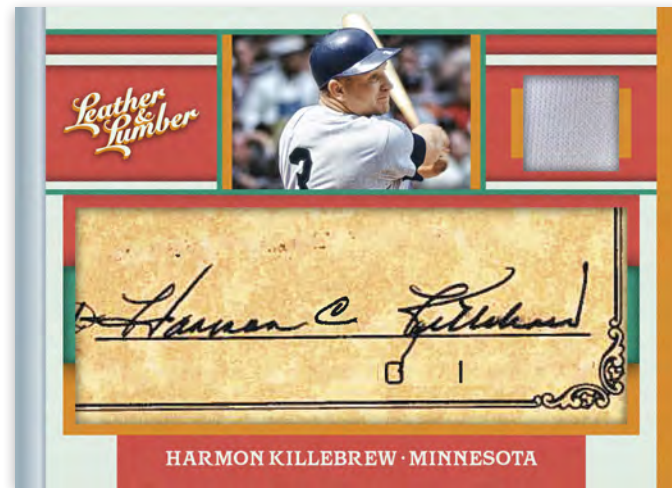

MATERIAL CUT SIGNATURES

Find cut signatures from some of the game's greatest players paired with game-used memorabilia in Material Cut Signatures!