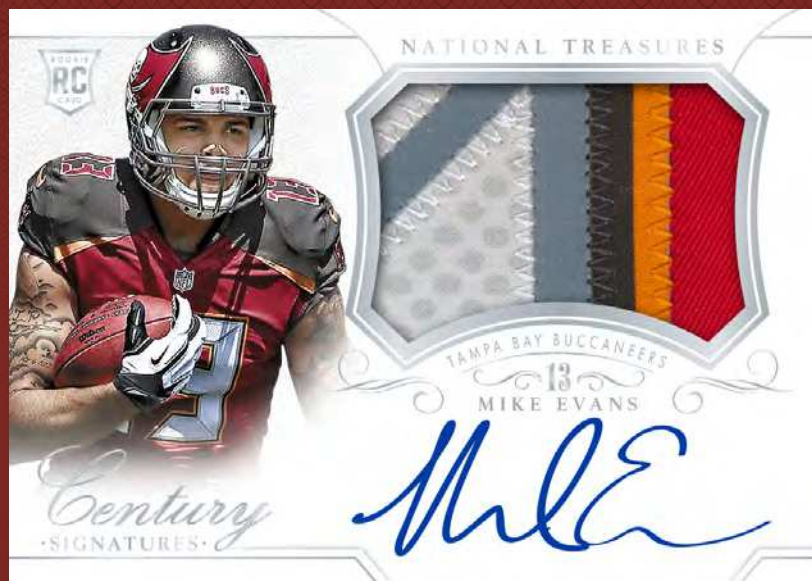

## ROOKIE CENTURY MATERIALS SIGNATURES

ON-CARD National Treasures Rookie Century Materials Signatures feature Jumbo Prime Swatches sequentially numbered to 99 or less.

- Rookie Century Materials Signatures Silver numbered to 25 or less.
- Rookie Century Materials Signatures Gold numbered to 10 or less.
- Rookie Century Materials Signatures Black numbered to 5 or less.
- Rookie Century Materials Signatures Numbers numbered to 99 or less.
  - Eight additional 1 of 1 parallels including Printing Plates.