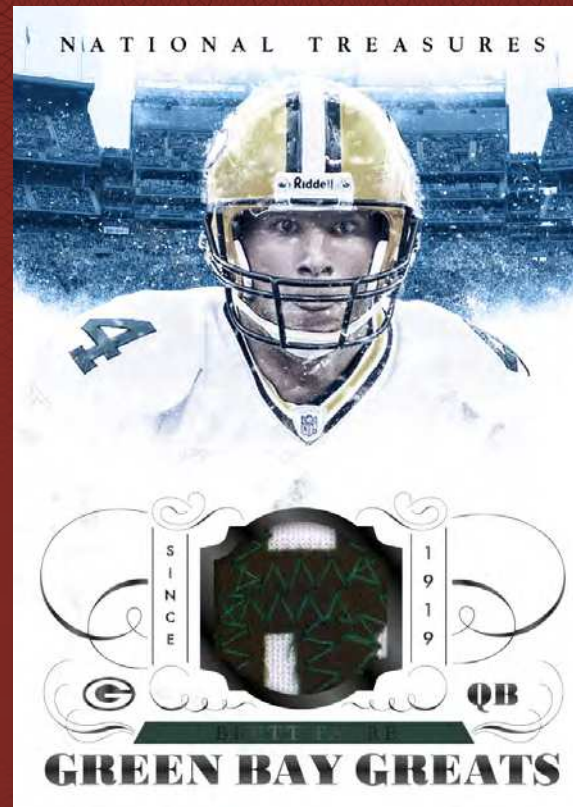

LEGENDARY TEAMS

The Green Bay Packers and Chicago Bears are two of the most iconic teams in the NFL with many great personalities that have donned those uniforms. Green Bay Greats features some of those Packer legends in both autograph and memorabilia card sets. Windy City Warriors highlights those Bears legends.

- Green Bay Greats Memorabilia, numbered to 99 or less.
- Green Bay Greats Memorabilia Prime, numbered to 5 or less.
- Green Bay Greats Autographs, numbered to 99 or less.
- Green Bay Greats Autographs Black, numbered to 5 or less.
- Windy City Warriors Memorabilia, numbered to 99 or less.
- Windy City Warriors Memorabilia Prime, numbered to 5 or less.
- Windy City Warriors Autographs, numbered to 99 or less.
- Windy City Warriors Autographs Black, numbered to 5 or less.

PANINI

All information is accurate at the time of posting – content is subject to change. Card images are solely for the purpose of design display. Actual images used on cards to be determined. © 2014 Panini America, Inc. Printed in the USA.