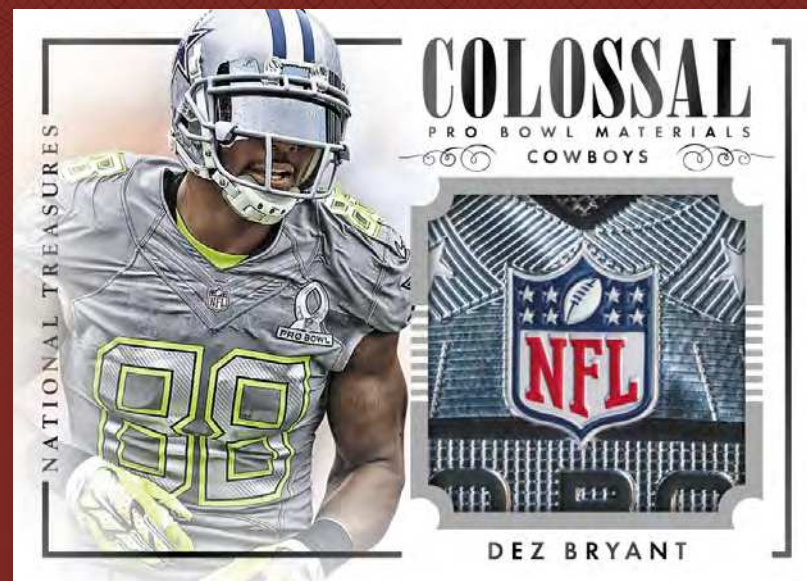

## ROOKIE CENTURY MATERIALS SIGNATURES

ON-CARD National Treasures Rookie Century Materials Signatures feature Jumbo Prime Swatches sequentially numbered to 99 or less.

- Rookie Century Materials Signatures Silver numbered to 25 or less.
- Rookie Century Materials Signatures Gold numbered to 10 or less.
- Rookie Century Materials Signatures Black numbered to 5 or less.
- Rookie Century Materials Signatures Numbers numbered to 99 or less.
  - Eight additional 1 of 1 parallels including Printing Plates.