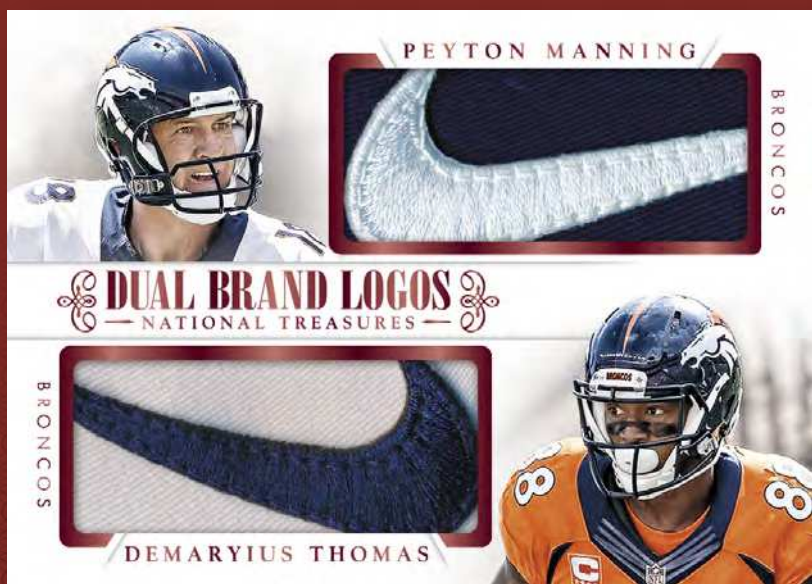

NATIONAL TREASURES

ROOKIE JUMBO NFL SHIELD SIGNATURES BOOKLET

Find even more ON-CARD
Rookie Signatures, including Jumbo Prime
Booklets, Hats Off, NFL Gear and
Colossal Jerseys and Patches.

NFL BRAND LOGOS

Look for Single- and Dual- Brand Logo Cards
numbered to 2 or less. Also, find Single- and
Dual- NFL Shield Cards numbered 1 of 1.

PANINI

All information is accurate at the time of posting – content is subject to change. Card images are solely for the purpose of design display.
Actual images used on cards to be determined. © 2014 Panini America, Inc. Printed in the USA.