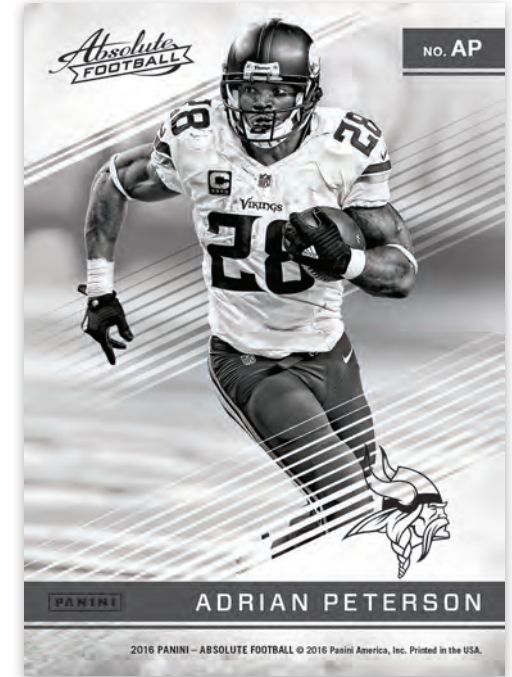

GLASS

Chase this rare insert that is exclusive to the Hobby version! - one per case!