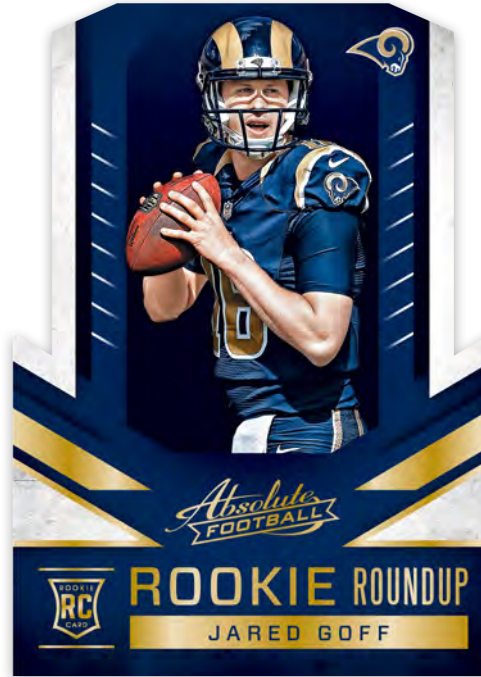

ROOKIE PREMIERE MATERIALS AUTOGRAPHS FIVE

Look for Rookie Materials Autographs (max #'d 499),
Rookie Materials Autographs Quad (max #'d 15),
and Rookie Premiere Materials Autographs Five
(max #'d 5).

LEATHER & LACES

The ever popular Leather & Laces insert
returns with some of the
NFL's biggest stars. (Max #'d 99)

TOOLS OF THE TRADE MATERIALS FIVE PRIME

Look for Tools of the Trade Materials Double
(max #'d to 99), Triple (max #'d 99), Quad
(max #'d 25), and Five (max #'d 5).
Materials will include jersey, shoes, helmet,
football, gloves, and pants.

HOF JERSEY AUTOGRAPHS

Max #'d to 99, these cards offer a great retired autograph and memorabilia chase element for collectors.

ICONIC INK

Look for Iconic Ink (max #'d 199), Dual (max #'d 50), Triple (max #'d to 50), and Quad (max #'d 10) versions.

MARKS OF FAME AUTOGRAPHS

Headlined by Peyton Manning this insert set has Gold (max #'d 10), Black (#'d 1), and Numbers (#'d players jersey number) parallels.

BASE

The metalized 100-card base set sets this product apart. Also look for Retired (#'d 499) and Rookies (#'d 499).