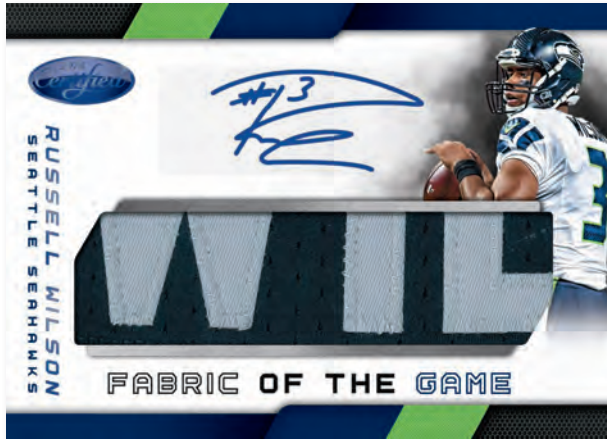

FRESHMAN FABRIC MIRROR  
SIGNATURES

FRESHMAN FABRIC MIRROR  
GOLD SIGNATURES

FRESHMAN FABRIC MIRROR  
BLACK SIGNATURES

Find one Rookie Patch Autograph per box on average, including jumbo versions that parallel down to a one-of-one NFL Shield!

**PEYTON MANNING COLLECTION**

Chase this super rare five-card insert set which pays homage to “The Sherriff” himself!