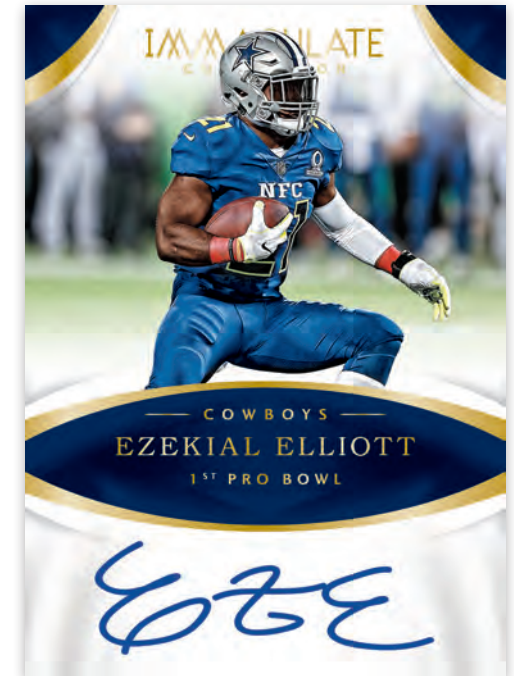

BASE

100-card base set (#'d/99) with Gold (#'d/5) and Platinum (#'d/1) parallels.

IMMACULATE DUAL AUTOGRAPHS

Look for the on-card signed Immaculate Duals and Trios Autographs sets, which match up the NFL's best!

IMMACULATE MOMENTS

75-card insert features on-card autos celebrating top moments from past and present NFL Superstars. Sequentially (#'d/25) or less!

ROOKIE PATCH AUTOGRAPHS

Find on-card signed Autograph Patches (#'d/99)!
Also, chase the Laundry Tag and
NFL Shield versions, (#'d/1)!