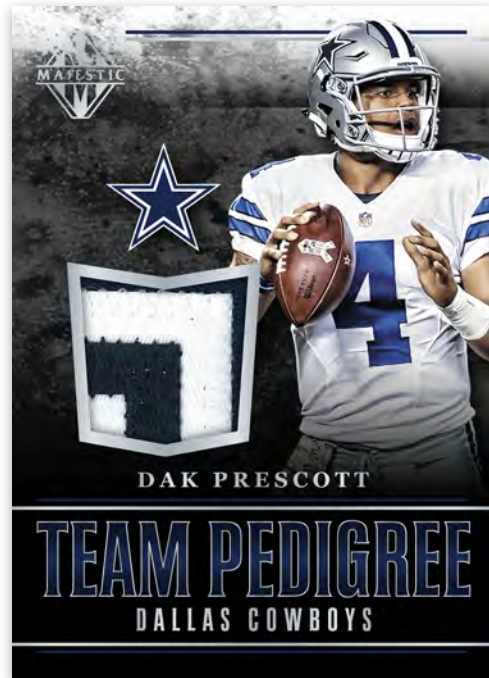

WONDROUS RECEIVERS

Some of the greatest wide receivers to ever play grace this on-card autograph set, which is #’d/99 or less.

ROOKIE SCRIPTED SWATCHES

First autographed prime memorabilia cards from members of the 2017 NFL Rookie Class!

MAJESTIC ROOKIE SIGNATURES

Look for autographs from 2017 NFL Rookies, #'d/49 or less!

SUPER BOWL QUAD SIGNATURES

Featuring multiple teammates on Super Bowl winning teams, these signature cards are sure to be "Majestic".

TEAM PEDIGREE MATERIALS

Themed memorabilia set that will include multiple players from select teams. Collect them by player or by team!

EXALTED TRIPLE MATERIALS

Triple-material card of current and past NFL Greats. #’d/50 or less.