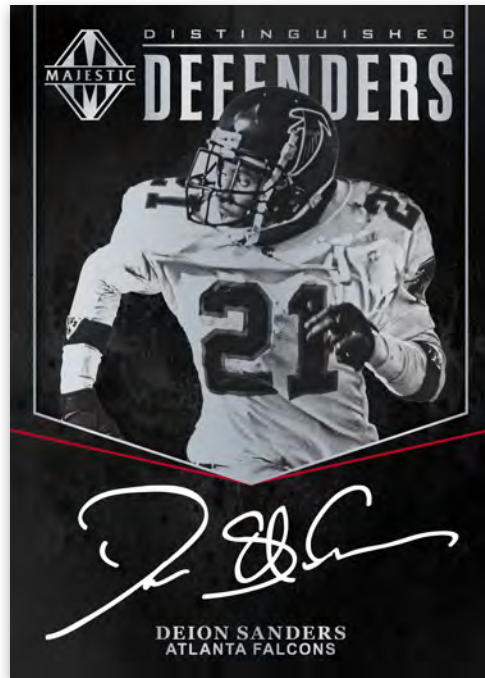

DISTINGUISHED DEFENDERS

This insert features all-time defensive greats signed on card and #’d/99 or less.

ASTONISHING ARMS

This all-time great quarterback insert features all on-card autos #’d/99 or less.

WONDROUS RECEIVERS

Some of the greatest wide receivers to ever play grace this on-card autograph set, which is #’d/99 or less.

ROOKIE SCRIPTED SWATCHES

First autographed prime memorabilia cards from members of the 2017 NFL Rookie Class!