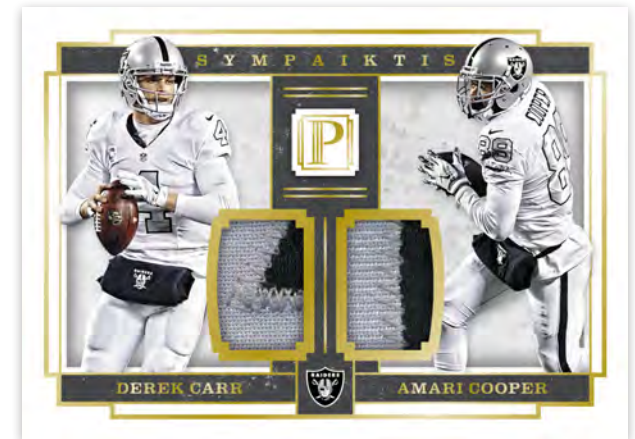

**BASE**

The all metal base set features the best players in NFL history. All cards are #’d/50 or less. Look for Gold (#’d/10) and Bronze (1-of-1) parallels!

**PANTHEON SCRIPTS TRIPLE HOLO SILVER**

This insert features three pieces of memorabilia and on-card autos!  
All cards are #’d/5 or less!

**NEOPHYTE CALLIGRAPHY BRONZE**

Featuring the 2017 NFL Rookies in their pro uniforms, this RPA will feature plenty of prime hits for collectors to chase.  
All are #’d/99 or less.

**MILESTONE SCRIPTS**

The top players to ever play their positions are included in this on-card autograph set. All are #’d/99 or less.

**MENTORS**

Mentors is full of Super Bowl winners and all-time sideline generals. All are #’d/49 or less!

**SCRIPTS 25,000**

Featuring QBs with 25,000 or more yards, this autograph insert is sure to pass the test with collectors. All are #’d/49 or less.

**MAMMOTH MATERIALS  
HOLO SILVER**

2017 NFL Rookies feature  
a mammoth 2 x 1 7/8 material piece.  
All are #’d/99 or less.

**LEGENDARY MONUMENTS  
BRONZE**

There is only room at the top of the mountain  
for the best of the best. Franchise legends  
and other top legendary players are featured  
with four memorabilia pieces (#’d/99) or less.