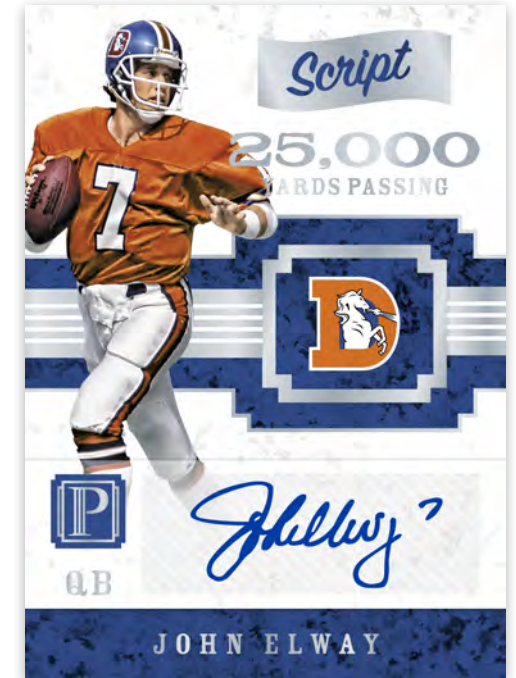

**BASE**

The all metal base set features the best players in NFL history. All cards are #’d/50 or less. Look for Gold (#’d/10) and Bronze (1-of-1) parallels!

**PANTHEON SCRIPTS TRIPLE HOLO SILVER**

This insert features three pieces of memorabilia and on-card autos!  
All cards are #’d/5 or less!

**NEOPHYTE CALLIGRAPHY BRONZE**

Featuring the 2017 NFL Rookies in their pro uniforms, this RPA will feature plenty of prime hits for collectors to chase.  
All are #’d/99 or less.

**MILESTONE SCRIPTS**

The top players to ever play their positions are included in this on-card autograph set. All are #’d/99 or less.

**MENTORS**

Mentors is full of Super Bowl winners and all-time sideline generals. All are #’d/49 or less!

**SCRIPTS 25,000**

Featuring QBs with 25,000 or more yards, this autograph insert is sure to pass the test with collectors. All are #’d/49 or less.