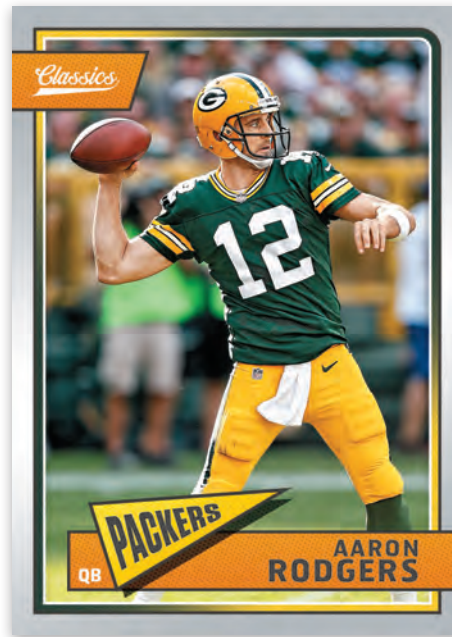

LEGENDS TIMELESS TRIBUTES BLUE

ROOKIES NO NAME

Classics returns with a 300-card base set (100 veterans, 100 legends & 100 rookies) with an updated look and feel. Find unique content on the back of each card including custom designs and trivia for each player! Be on the hunt for special parallel versions of each card, such as Red Back (#'d/299), Blank Back (#'d/50), No Name (#'d/10) and Full Name (#'d/5)! Additionally, look for Timeless Tributes parallels that include the following versions: Gold (#'d/99), Orange (#'d/25), Blue (#'d/10) & Black (#'d/1)!

HIGH PRAISE

Classics is loaded with trading card nostalgia! Find some of the biggest names in football history in High Praise!

PREMIUM EDITION

This year's edition of Classics marks the debut of the Premium Edition Opti-Chrome parallel! On average, each box will yield four Premium Edition parallels, one which is #d/175 or less!