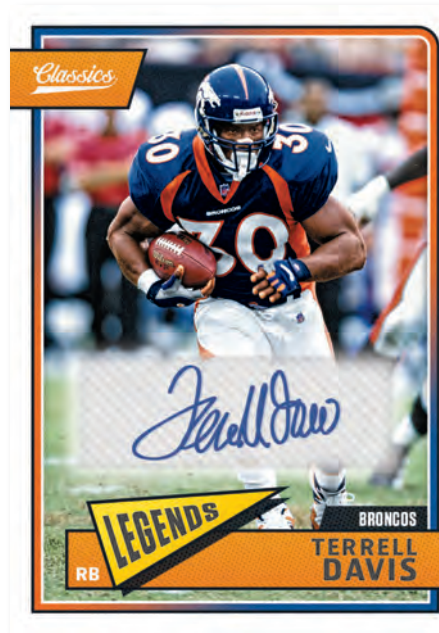

LEGENDS SIGNIFICANT SIGNATURES

Find autographs from veterans, legends, and the newest rookies! On average, every box of Classics delivers one autograph and one memorabilia card! Be on the hunt for rare buyback cards that feature hard-signed autographs from veterans and legends of the NFL! On average, buybacks fall one per inner case!