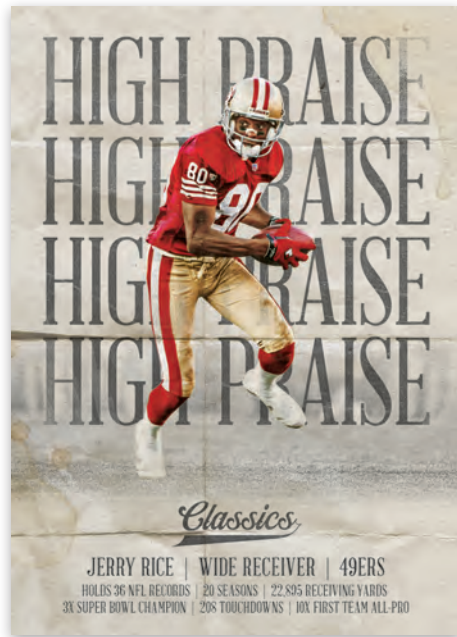

LEGENDS TIMELESS TRIBUTES BLUE

ROOKIES NO NAME

Classics returns with a 300-card base set (100 veterans, 100 legends & 100 rookies) with an updated look and feel. Find unique content on the back of each card including custom designs and trivia for each player! Be on the hunt for special parallel versions of each card, such as Red Back (#'d/299), Blank Back (#'d/50), No Name (#'d/10) and Full Name (#'d/5)! Additionally, look for Timeless Tributes parallels that include the following versions: Gold (#'d/99), Orange (#'d/25), Blue (#'d/10) & Black (#'d/1)!

HIGH PRAISE

Classics is loaded with trading card nostalgia! Find some of the biggest names in football history in High Praise!

PREMIUM EDITION

This year's edition of Classics marks the debut of the Premium Edition Opti-Chrome parallel! On average, each box will yield four Premium Edition parallels, one which is #d/175 or less!