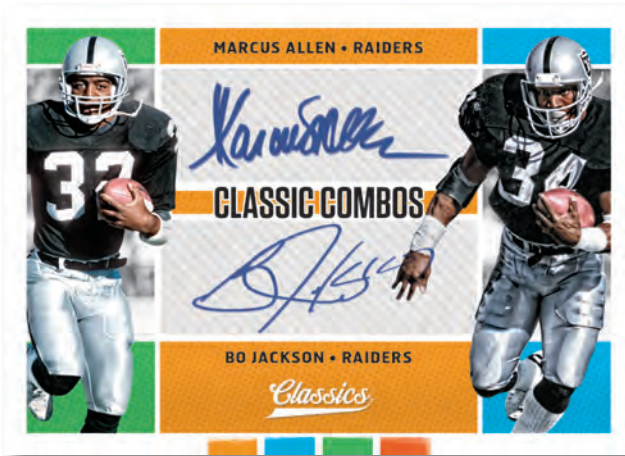

LEGENDS TIMELESS TRIBUTES BLUE

ROOKIES NO NAME

Classics returns with a 300-card base set (100 veterans, 100 legends & 100 rookies) with an updated look and feel. Find unique content on the back of each card including custom designs and trivia for each player! Be on the hunt for special parallel versions of each card, such as Red Back (#'d/299), Blank Back (#'d/50), No Name (#'d/10) and Full Name (#'d/5)! Additionally, look for Timeless Tributes parallels that include the following versions: Gold (#'d/99), Orange (#'d/25), Blue (#'d/10) & Black (#'d/1)!

HIGH PRAISE

Classics is loaded with trading card nostalgia! Find some of the biggest names in football history in High Praise!

PREMIUM EDITION

This year's edition of Classics marks the debut of the Premium Edition Opti-Chrome parallel! On average, each box will yield four Premium Edition parallels, one which is #d/175 or less!

VINTAGE LOGO STICKERS

For the first time, find peelable sticker inserts in Classics! Look for three unique sticker sets: Vintage Logo Stickers, Team Pennants, and Award Winners!

CLASSIC COMBO SIGNATURES GOLD