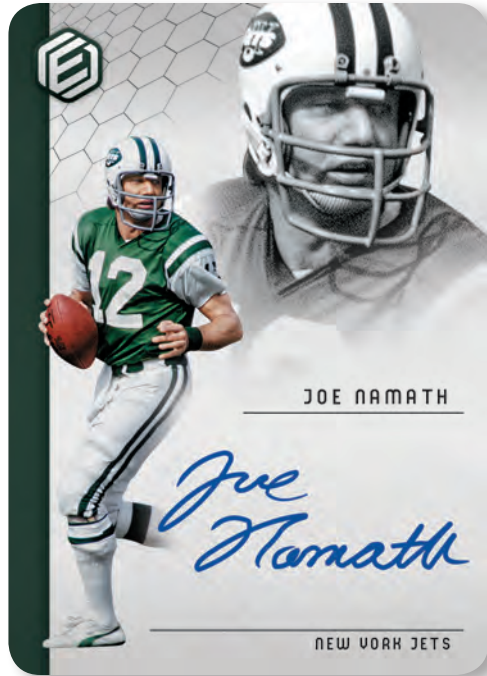

NFLPA

BASE METAL

Chase Metal base cards of the top players in the NFL, which feature a unique design and colorful photography these metal cards are sure to be a hit.

BASE METAL

Metal base cards highlights only the best the NFL has to offer chase photo variations with Home, Away, Throwback, and Color Rush photos.

METTLE MOMENTS PLATINUM

Moments that will go down in history as some of the greatest the NFL has ever seen are captured on metal that will stand the test of time. This limited 20-card insert is #’d /50, and it parallels to Copper (#’d /25), Gold (#’d /10), and Platinum (#’d 1/1).

STEEL SIGNATURES

Steel Signatures features metal cards with bold on-card autographs of the best current and retired players the NFL has to offer. Paralleling of Steel Signatures (max #'d /199) is Gold Signatures (max #'d /25) and Platinum Signatures (#'d 1/1).

ROOKIE TITANIUM AUTOGRAPHS

Rookie Titanium Autographs displays trapped metal pieces from the top 2018 rookies with parallels Copper (max #'d /299), Silver (max #'d /99) and Gold (#'d 1/1).

NEON SIGNATURES ORANGE TIER 2