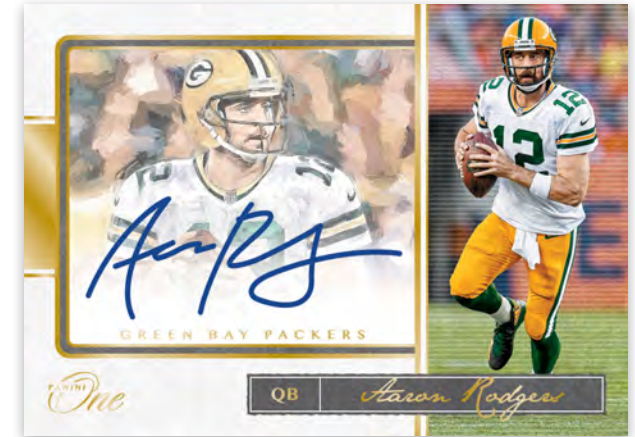

**AUTOGRAPHS
GOLD**

This shadowbox autographed set includes top names like: Tom Brady, Aaron Rodgers, Randy moss, Emmitt Smith and many more!

Autographs Bronze - Max #’d/49

Autographs Red - #’d/25

Autographs Gold - #’d/10

Autographs Platinum - #’d/5

Autographs Black - one-of-one