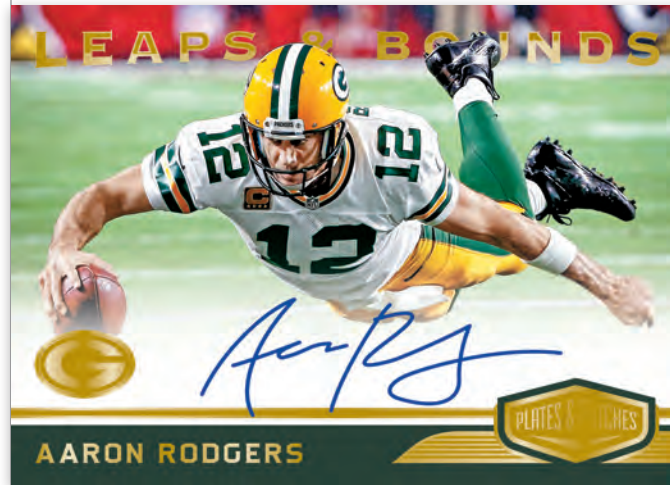

**LEAPS AND BOUNDS**

Leaps and Bounds is an autograph set that showcases rich action photography! These stunning signature cards are #’d/99 or less! Leaps and Bounds features the following parallel versions: