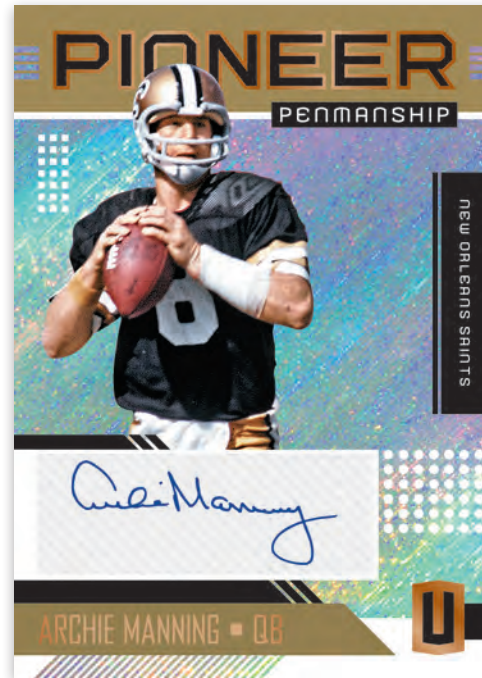

PIONEER PENMANSHIP

Pioneer Penmanship celebrates some of the greatest legends to play the game! Look for autographs from players who played from the 1950s, '60s, '70s, '80s and '90s! These cards are sequentially numbered to 199 or less and feature the following parallels:

- Impact (#'d/50 or less)
- Hyper (#'d/25 or less)
- Fireworks (#'d/5 or less)
- Burst (#'d/1)