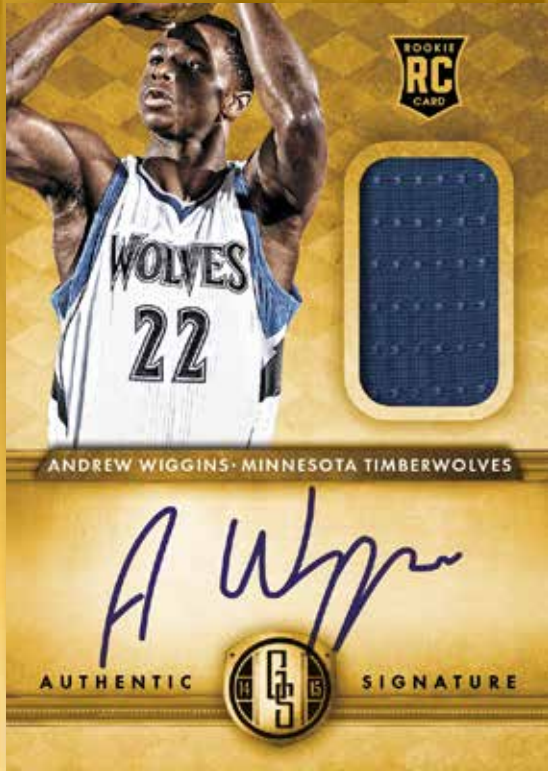

ROOKIE JERSEY AUTOGRAPHS

ROOKIE JERSEY AUTOGRAPHS DOUBLE

Find the all-new rookie jersey autographs,
which fall one-per-box on average! Look
for prime variations that are #’d/25!

ROOKIE JERSEY AUTOGRAPHS TRIPLE

All information is accurate at the time of posting – content is subject to change. Card images are solely for the purpose of design display. Actual images used on cards to be determined.

© 2014 Panini America, Inc. © 2014 NBA Properties, Inc. All Rights Reserved. Printed in the USA.