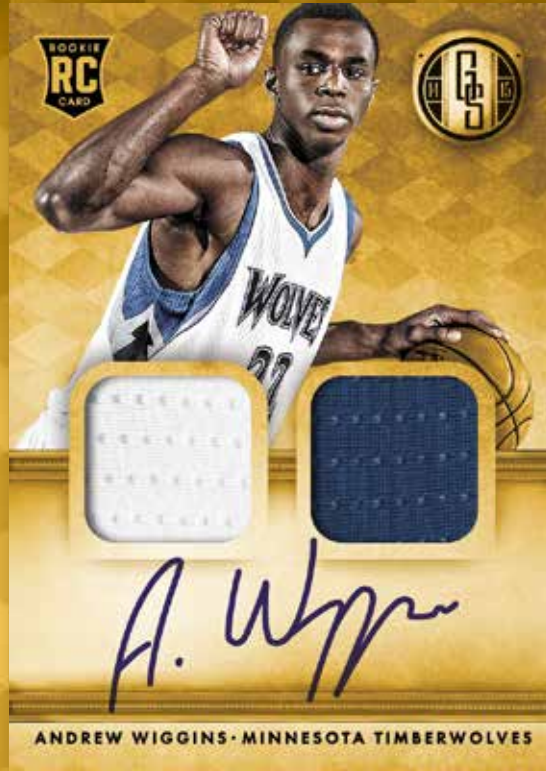

ROOKIE JERSEY AUTOGRAPHS

ROOKIE JERSEY AUTOGRAPHS DOUBLE

Find the all-new rookie jersey autographs,
which fall one-per-box on average! Look
for prime variations that are #’d/25!

ROOKIE JERSEY AUTOGRAPHS TRIPLE

All information is accurate at the time of posting – content is subject to change. Card images are solely for the purpose of design display. Actual images used on cards to be determined.

© 2014 Panini America, Inc. © 2014 NBA Properties, Inc. All Rights Reserved. Printed in the USA.