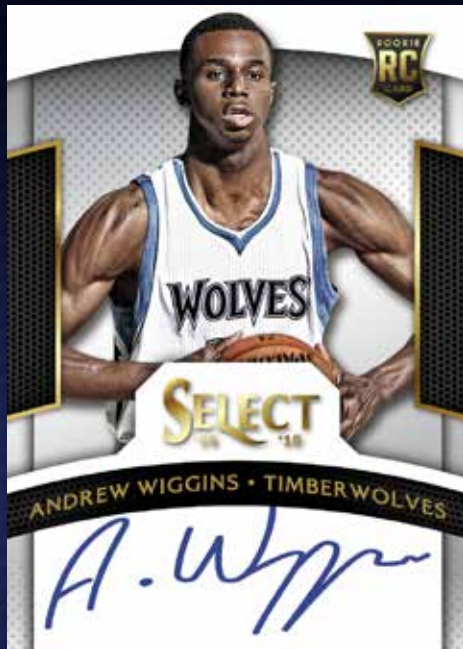

SELECT '14 '15

ROOKIE SIGNATURES

Get a hold of the incredible 2014 Rookie Class with Rookie Signatures! Look for Copper, Gold, and Black Prizms.

JERSEYS AUTOGRAPHS TIE DYE

Introducing the new Tie Dye Prizm! Get caught up in a whirlwind of color.