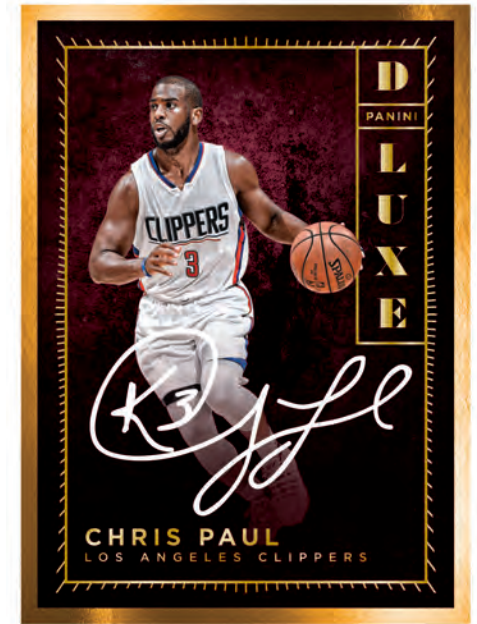

LUXE AUTOGRAPHS RUBY

LUXE AUTOGRAPHS SAPPHIRE

LUXE AUTOGRAPHS GOLD

New this year: Each parallel has a distinct color metal frame!
Every box of Luxe Basketball delivers at least one metal-framed
autograph! Look for the 1-of-1 Black parallel!

DELUXE

DELUXE

DELUXE

New to Luxe this year is the limited DeLuxe autograph insert! DeLuxe features a robust autograph checklist with rookies and veterans and is sequentially numbered to 25!

MEMORABILIA PRIME

ROOKIE JERSEYS PRIME

RED MEMORABILIA DIE-CUTS

Every box of Luxe delivers four autograph or memorabilia cards on average. Look for the redesigned Red Memorabilia Die-Cuts and Rookie Jerseys inserts!

HOBBY CONFIGURATION