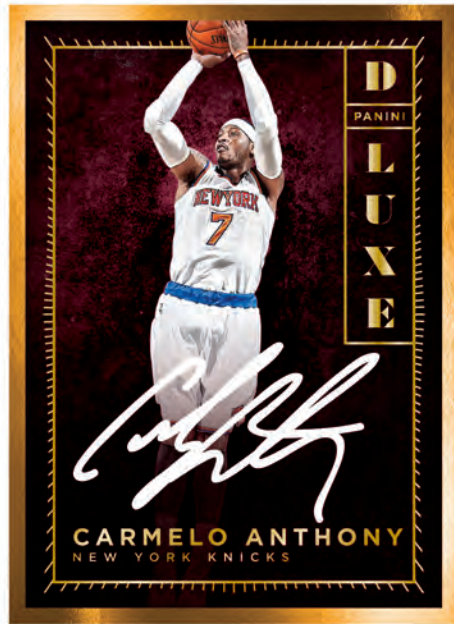

LUXE AUTOGRAPHS RUBY

LUXE AUTOGRAPHS SAPPHIRE

LUXE AUTOGRAPHS GOLD

New this year: Each parallel has a distinct color metal frame!
Every box of Luxe Basketball delivers at least one metal-framed
autograph! Look for the 1-of-1 Black parallel!

DELUXE

DELUXE

DELUXE

New to Luxe this year is the limited DeLuxe autograph insert! DeLuxe features a robust autograph checklist with rookies and veterans and is sequentially numbered to 25!

MEMORABILIA PRIME