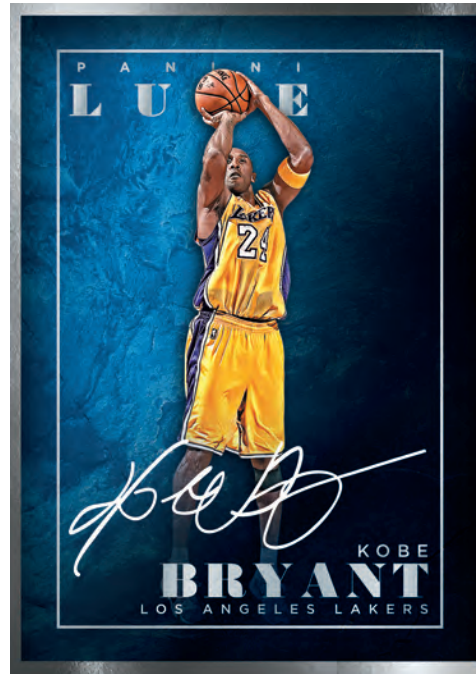

LUXE AUTOGRAPHS RUBY

LUXE AUTOGRAPHS SAPPHIRE

LUXE AUTOGRAPHS GOLD

New this year: Each parallel has a distinct color metal frame!
Every box of Luxe Basketball delivers at least one metal-framed
autograph! Look for the 1-of-1 Black parallel!

DELUXE

DELUXE

DELUXE

New to Luxe this year is the limited DeLuxe autograph insert! DeLuxe features a robust autograph checklist with rookies and veterans and is sequentially numbered to 25!

MEMORABILIA PRIME