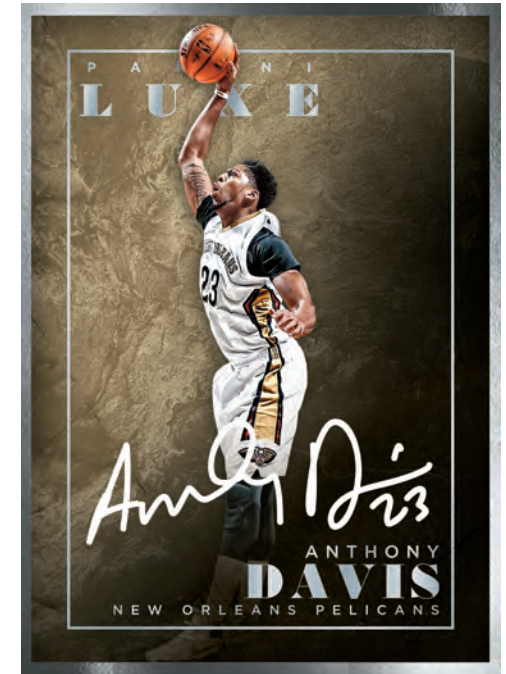

LUXE AUTOGRAPHS RUBY

LUXE AUTOGRAPHS SAPPHIRE

LUXE AUTOGRAPHS GOLD

New this year: Each parallel has a distinct color metal frame!
Every box of Luxe Basketball delivers at least one metal-framed
autograph! Look for the 1-of-1 Black parallel!

DELUXE

DELUXE

DELUXE

New to Luxe this year is the limited DeLuxe autograph insert! DeLuxe features a robust autograph checklist with rookies and veterans and is sequentially numbered to 25!

MEMORABILIA PRIME