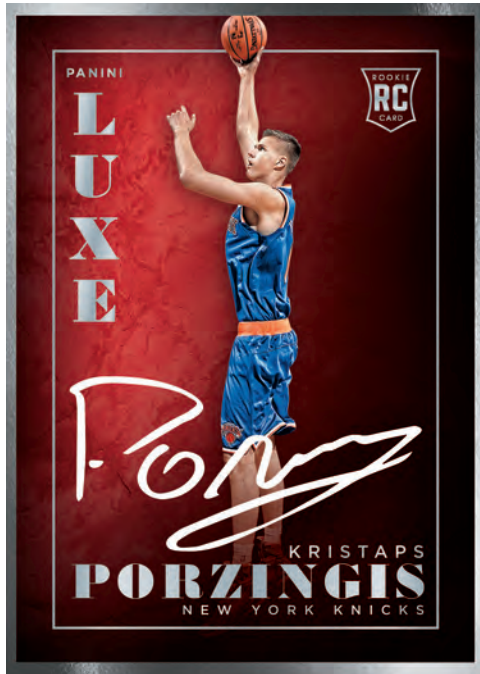

LUXE AUTOGRAPHS RUBY

LUXE AUTOGRAPHS SAPPHIRE

LUXE AUTOGRAPHS GOLD

New this year: Each parallel has a distinct color metal frame!
Every box of Luxe Basketball delivers at least one metal-framed
autograph! Look for the 1-of-1 Black parallel!

DELUXE

DELUXE

DELUXE

New to Luxe this year is the limited DeLuxe autograph insert! DeLuxe features a robust autograph checklist with rookies and veterans and is sequentially numbered to 25!

MEMORABILIA PRIME