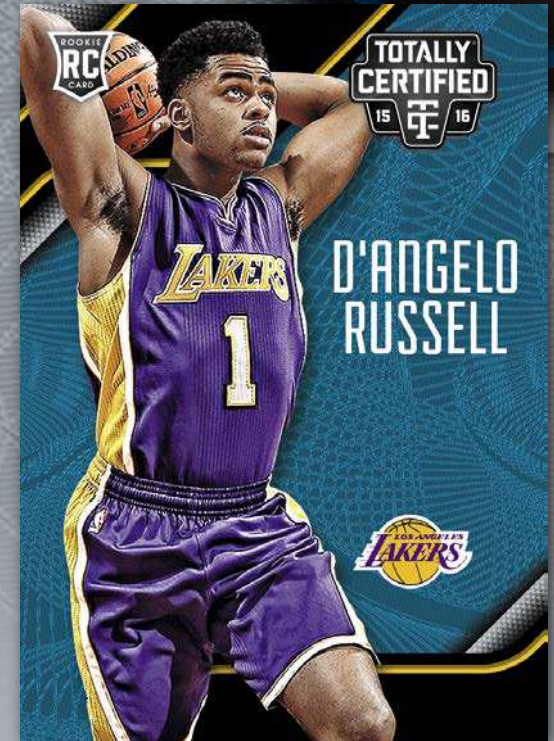

ANDREW WIGGINS

PANINI

**TOTALLY CERTIFIED**<sup>®</sup>

15 **TC** 16

NBA TRADING CARDS

PANINI

ROOKIES MIRROR GREEN

BASE GOLD

ROOKIES MIRROR HOLO BLUE

Totally Certified's unmatched style is back on display for the 2015-16 season. Find a 200-card base set that features veterans and rookies with brilliant parallels numbered as low as 1-of-1!