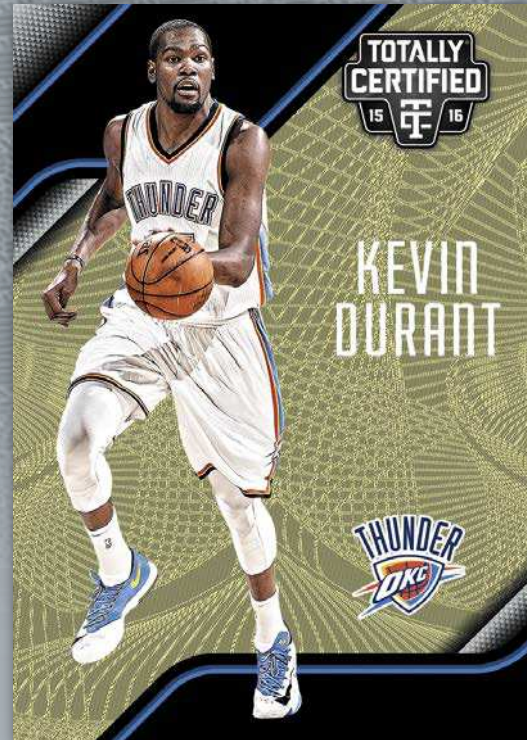

ANDREW WIGGINS

PANINI

**TOTALLY CERTIFIED**<sup>®</sup>

15 **TC** 16

NBA TRADING CARDS

PANINI

ROOKIES MIRROR GREEN

BASE GOLD

ROOKIES MIRROR HOLO BLUE

Totally Certified's unmatched style is back on display for the 2015-16 season. Find a 200-card base set that features veterans and rookies with brilliant parallels numbered as low as 1-of-1!