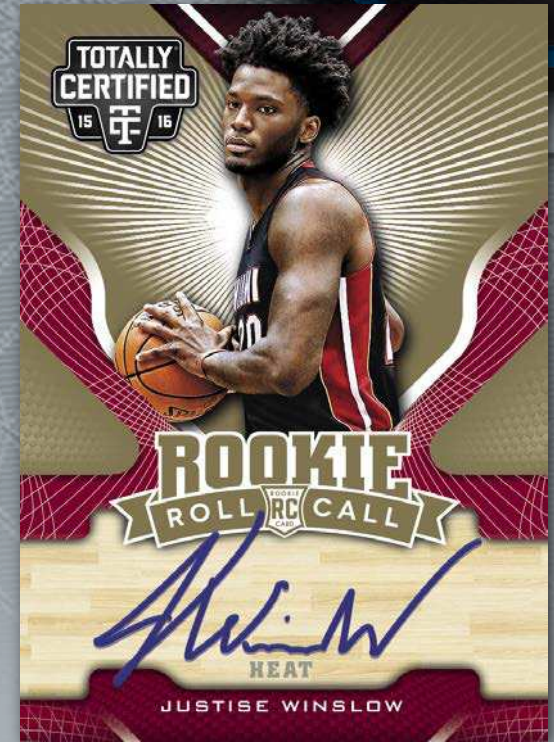

ANDREW WIGGINS

PANINI

**TOTALLY CERTIFIED**<sup>®</sup>

15 **TC** 16

NBA TRADING CARDS

PANINI

ROOKIES MIRROR GREEN

BASE GOLD

ROOKIES MIRROR HOLO BLUE

Totally Certified's unmatched style is back on display for the 2015-16 season. Find a 200-card base set that features veterans and rookies with brilliant parallels numbered as low as 1-of-1!

PANINI

ROOKIE ROLL CALL

CERTIFIED COMPETITOR AUTOGRAPHS

ROOKIE ROLL CALL  
MIRROR GOLD

Looking for autographs? Totally Certified is bringing back the on-card Rookie Roll Call and Certified Competitor signature sets!