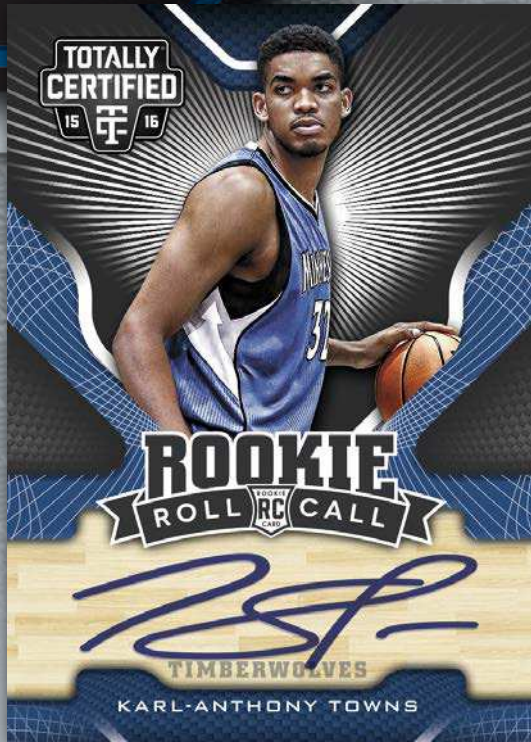

ROOKIE ROLL CALL