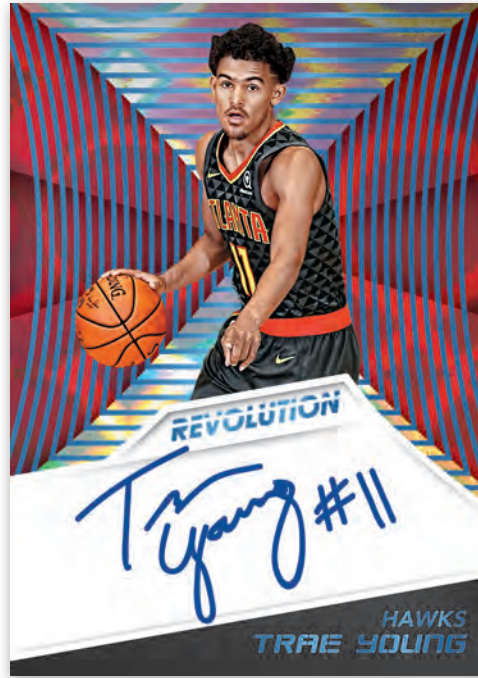

PANINI

BASE

BASE LAVA

BASE GALACTIC

Revolution brings some of the brightest and most unique cards to the hobby table, combining foil accents with unique holographic card stocks. Keep your eyes open for the elusive Galactic versions!

ROOKIE AUTOGRAPHS

ROOKIE AUTOGRAPHS INFINITE

ROOKIE AUTOGRAPHS KALEIDO

Find on-card rookies from the top of the 2018 NBA Draft Class along with Infinite versions #’d/25 and Kaleido versions numbered one-of-one!