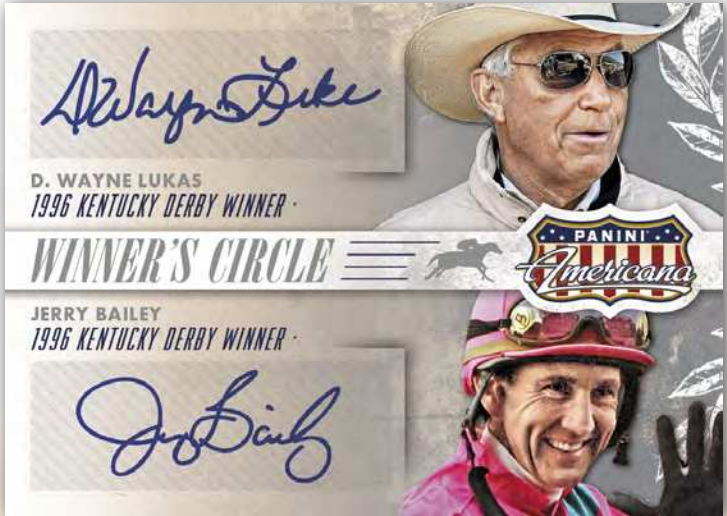

SIGNATURES

FIND AUTOGRAPHS FROM SOME OF THE MOST NOTABLE AND INFLUENTIAL PERSONALITIES IN POP CULTURE SUCH AS AL PACINO, SYLVESTER STALLONE, PAULA ABDUL, BRADLEY COOPER, KELLY ROWLAND, KEVIN HART AND MANY MORE, WITH BLUE (SEQUENTIALLY NUMBERED TO 49), GREEN (SEQUENTIALLY NUMBERED TO 25), AND BLACK (1-OF-1) PARALLELS.

ON THE TUBE

BELOVED TELEVISION PERSONALITIES FROM THE PAST AND PRESENT ARE SHOWCASED IN ON THE TUBE, WHICH HAVE SIGNATURE AND MEMORABILIA VARIATIONS.

FREEZE FRAME

FREEZE FRAME PROVIDES A UNIQUE LOOK AT YOUR FAVORITE STARS WITH A MANUFACTURED FILM PIECE EMBEDDED IN THE CARD.

CO-STARS MATERIALS

CO-STARS MATERIALS AND TRIPLE CO-STARS MATERIALS CARDS FEATURE MEMORABILIA FROM CAST MEMBERS OF THE SAME TELEVISION SHOW OR MOVIE.

JUMBO PRIME MATERIALS

FIND OVERSIZED JUMBO SWATCH CARDS (OR MULTI-SWATCH CARDS) OF SYLVESTER STALLONE, HOPE SOLO, KEVIN HART, D. B. SWEENEY, ROGER MOORE, VANILLA ICE, AND MORE!

SILVER SCREEN JUMBO MATERIALS

CARDS THAT FEATURE AUTHENTIC MEMORABILIA WORN BY FAMOUS MOVIE STARS OF THE PAST SUCH AS AVA GARDNER, BETTE DAVIS, BELA LUGOSI, JIMMY STEWART AND MORE - WITH MULTI-SWATCH VARIATIONS.