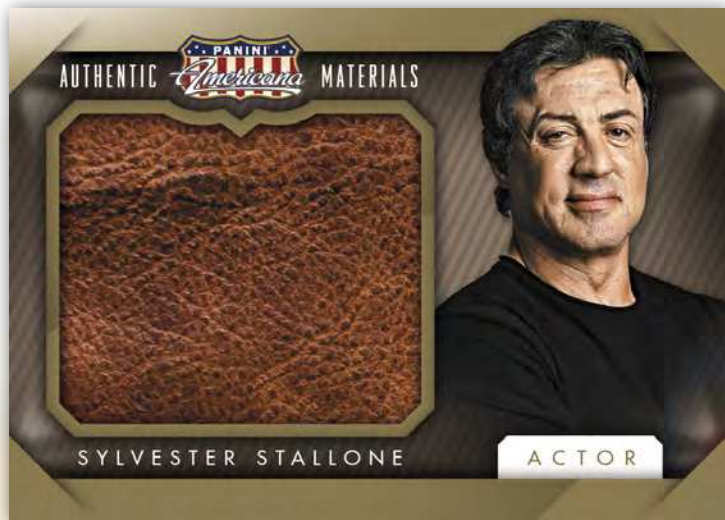

SIGNATURES

FIND AUTOGRAPHS FROM SOME OF THE MOST NOTABLE AND INFLUENTIAL PERSONALITIES IN POP CULTURE SUCH AS AL PACINO, SYLVESTER STALLONE, PAULA ABDUL, BRADLEY COOPER, KELLY ROWLAND, KEVIN HART AND MANY MORE, WITH BLUE (SEQUENTIALLY NUMBERED TO 49), GREEN (SEQUENTIALLY NUMBERED TO 25), AND BLACK (1-OF-1) PARALLELS.

ON THE TUBE

BELOVED TELEVISION PERSONALITIES FROM THE PAST AND PRESENT ARE SHOWCASED IN ON THE TUBE, WHICH HAVE SIGNATURE AND MEMORABILIA VARIATIONS.

FREEZE FRAME

FREEZE FRAME PROVIDES A UNIQUE LOOK AT YOUR FAVORITE STARS WITH A MANUFACTURED FILM PIECE EMBEDDED IN THE CARD.

CO-STARS MATERIALS

CO-STARS MATERIALS AND TRIPLE CO-STARS MATERIALS CARDS FEATURE MEMORABILIA FROM CAST MEMBERS OF THE SAME TELEVISION SHOW OR MOVIE.

JUMBO PRIME MATERIALS

FIND OVERSIZED JUMBO SWATCH CARDS (OR MULTI-SWATCH CARDS) OF SYLVESTER STALLONE, HOPE SOLO, KEVIN HART, D. B. SWEENEY, ROGER MOORE, VANILLA ICE, AND MORE!

SILVER SCREEN JUMBO MATERIALS

CARDS THAT FEATURE AUTHENTIC MEMORABILIA WORN BY FAMOUS MOVIE STARS OF THE PAST SUCH AS AVA GARDNER, BETTE DAVIS, BELA LUGOSI, JIMMY STEWART AND MORE - WITH MULTI-SWATCH VARIATIONS.