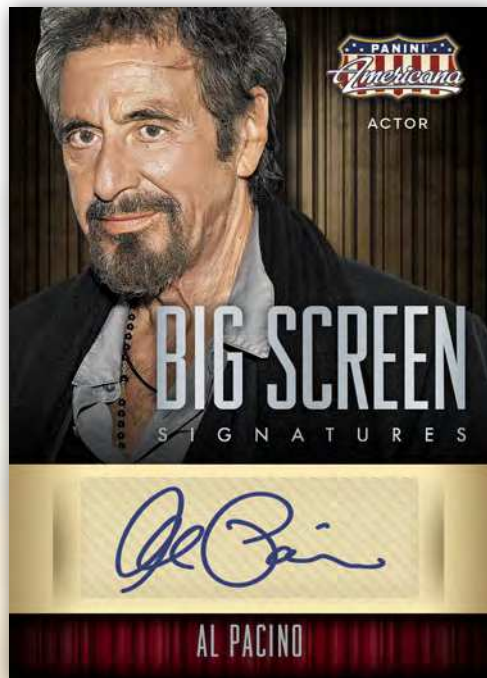

H O B B Y T R A D I N G C A R D S E T

© 2015 Panini America, Inc. Printed in the USA.

BIG SCREEN SIGNATURES

BIG SCREEN SIGNATURES AND BIG SCREEN COMBOS SIGNATURES CARDS SHOWCASE SOME OF THE BIGGEST MOVIE STARS.

SIGNATURES

FIND AUTOGRAPHS FROM SOME OF THE MOST NOTABLE AND INFLUENTIAL PERSONALITIES IN POP CULTURE SUCH AS AL PACINO, SYLVESTER STALLONE, PAULA ABDUL, BRADLEY COOPER, KELLY ROWLAND, KEVIN HART AND MANY MORE, WITH BLUE (SEQUENTIALLY NUMBERED TO 49), GREEN (SEQUENTIALLY NUMBERED TO 25), AND BLACK (1-OF-1) PARALLELS.

ON THE TUBE

BELOVED TELEVISION PERSONALITIES FROM THE PAST AND PRESENT ARE SHOWCASED IN ON THE TUBE, WHICH HAVE SIGNATURE AND MEMORABILIA VARIATIONS.

FREEZE FRAME

FREEZE FRAME PROVIDES A UNIQUE LOOK AT YOUR FAVORITE STARS WITH A MANUFACTURED FILM PIECE EMBEDDED IN THE CARD.