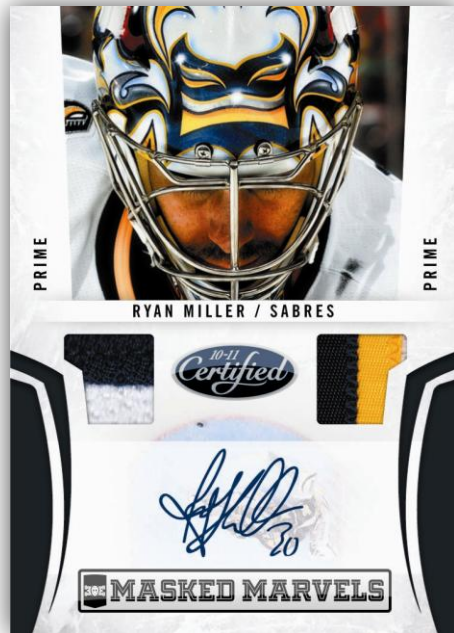

Big Men On Campus cards feature jumbo swatches and the hottest grads of the college hockey scene!

Junior Legacy combos call back to the days when hockey's biggest stars proved their skills in Canada's junior rinks. Also look for the scarce dual-memorabilia, dual-auto version of each!

The company that invented
The Mask card takes it to a
new level with dual-
memorabilia, signed **Masked
Marvels!**

Certified Hockey makes a
triumphant return to the hobby
bearing legendary signatures and
spectacular prime memorabilia
cards!