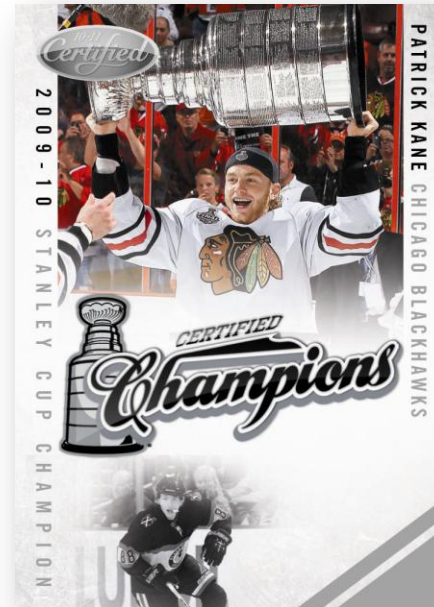

N H L T R A D I N G C A R D S

HOBBY CONFIGURATION

Release Date: September 22, 2010

Configuration: 5 Cards, 10 Packs, 8 Boxes

Pack SRP: \$10.00

Box Break

- 1 Autograph!
- 2 Memorabilia Cards!
- An additional Auto or Memorabilia Card!
 - 1 Mirror Red Parallel!
 - 4 additional parallels or inserts!
- 50 super-premium cards per box!