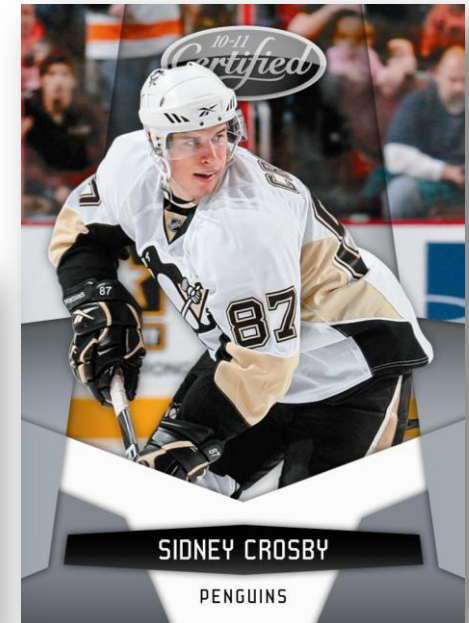

N H L T R A D I N G C A R D S

HOBBY CONFIGURATION

Release Date: September 22, 2010

Configuration: 5 Cards, 10 Packs, 8 Boxes

Pack SRP: \$10.00

Box Break

- 1 Autograph!
- 2 Memorabilia Cards!
- An additional Auto or Memorabilia Card!
 - 1 Mirror Red Parallel!
 - 4 additional parallels or inserts!
- 50 super-premium cards per box!