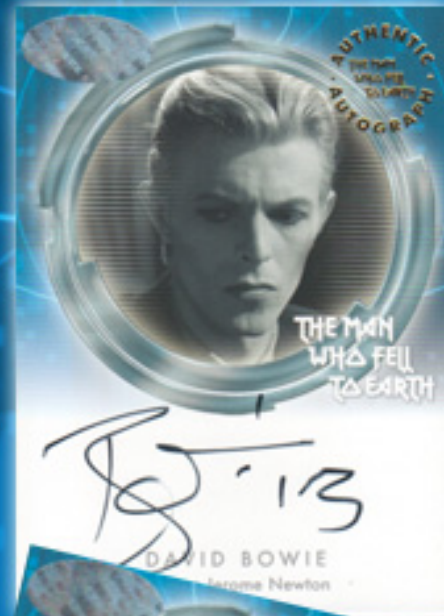

Winter/Spring 2015

THE MAN WHO FELL TO EARTH

OFFICIAL TRADING CARDS SET

DAVID BOWIE THE MAN WHO FELL TO EARTH TRADING CARDS

EVERY BOX CONTAINS A HAND SIGNED CAST
AUTOGRAPH CARDS PLUS A SKETCH CARD OR
FILM CELL FROM THE ORIGINAL 1976 MOVIE
PLUS ALL 54 CARDS IN THE BASIC SET PLUS
RANDOMLY INSERTED GOLD FOIL CARDS!

DAVID BOWIE HAND SIGNED AUTOGRAPH
CARD GUARANTEED IN EVERY 12 BOX CASE!

SHIPS POST FREE WORLDWIDE LATE MARCH!

VERY LIMITED EDITION OF
ONLY 199 BINDERS!
WITH UNIQUE 2 CARD PROMO!

THE MAN
WHO FELL
TO EARTH