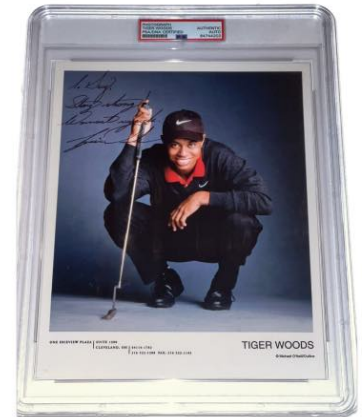

TIGER WOODS