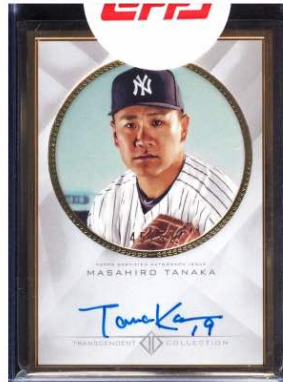

MASAHIRO TANAKA