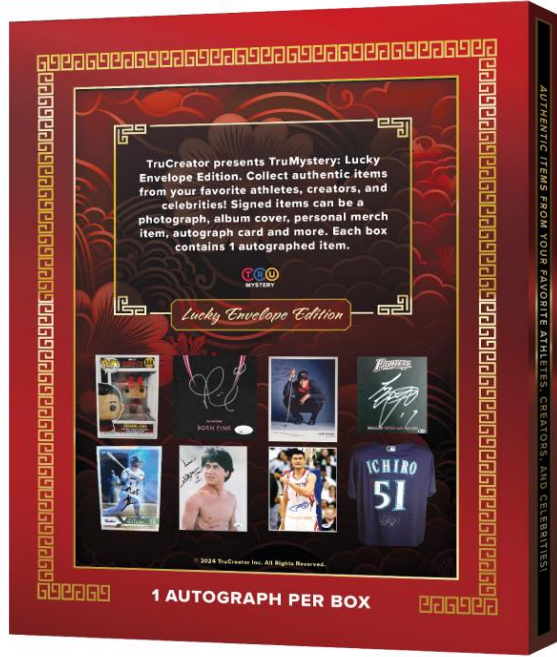

LUCKY ENVELOPE

YAO MING