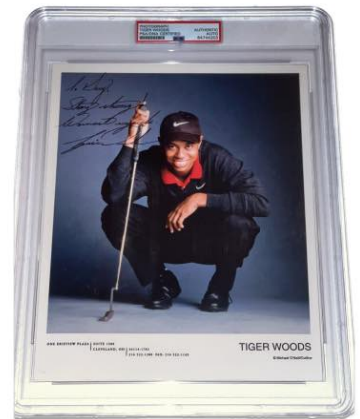

LUCKY ENVELOPE

YAO MING

JET LI

TIGER WOODS

YI JIANLIAN

SHOHEI OHTANI

JACKIE CHAN

SADAHARU OH

YAO MING

1 AUTOGRAPHED ITEM PER BOX | 8 BOXES PER CASE

SIMU LIU

TRU
MYSTERY

LUCKY ENVELOPE

**ALL NON FLAT ITEMS
WILL BE REDEMPTIONS**

BELLA POARCH

SHIN SOO CHOO