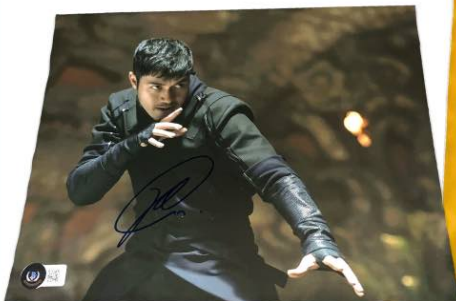

HENRY GOLDING