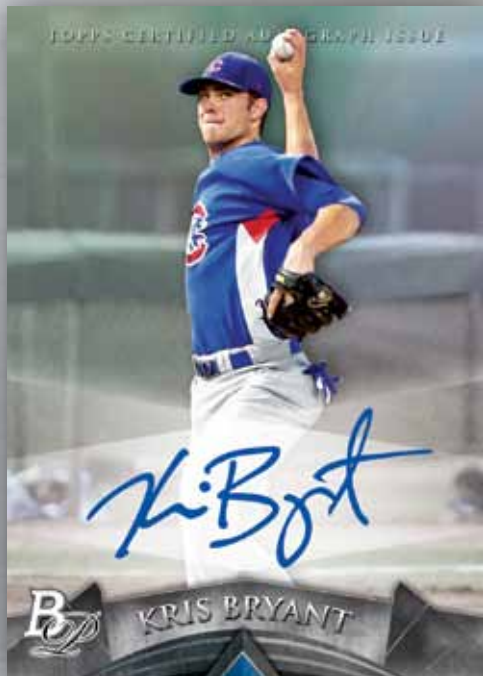

MAJOR LEAGUE BASEBALL®

HOBBY

2014 BOWMAN PLATINUM BASEBALL

BOWMAN PLATINUM IS A PROSPECTOR'S *MIDSUMMER NIGHT'S DREAM*

This year's edition will be filled with Autographed Refractors and Autographed Refractor Relics of larger-than-life prospects from the 2014 class. There will be a new Platinum Cut Autographed Refractor Relic to chase this year. We are also introducing a new, Toolsy Die-cut, with unique die-cuts to represent all of the 5 different baseball tools, with a 5-Tool parallel that will be the ultimate chase card!

KRIS BRYANT

CARLOS CORREA

MIGUEL SANO

EVERY BOX WILL INCLUDE

**2 AUTOGRAPHED PROSPECT
REFRACTORS & 1 REFRACTOR
AUTOGRAPHED RELIC**

IN STORES JULY 2014

MAJOR LEAGUE BASEBALL®

2014 BOWMAN PLATINUM BASEBALL

Autographed Prospect Card

Autographed Prospect Card - Red Refractor

AUTOGRAPHS

AUTOGRAPHED PROSPECT CARDS :

- Green Refractor #’d to 399.
- Blue Refractor #’d to 199.
- Gold Refractor #’d to 50.
- Red Refractor #’d to 25.
- Black Refractor #’d to 10. **HOBBY ONLY NEW!**
- Atomic Refractor #’d to 5. **HOBBY ONLY**
- Super-Fractor 1/1. **HOBBY ONLY**
- Printing Plates 1/1. **HOBBY ONLY**