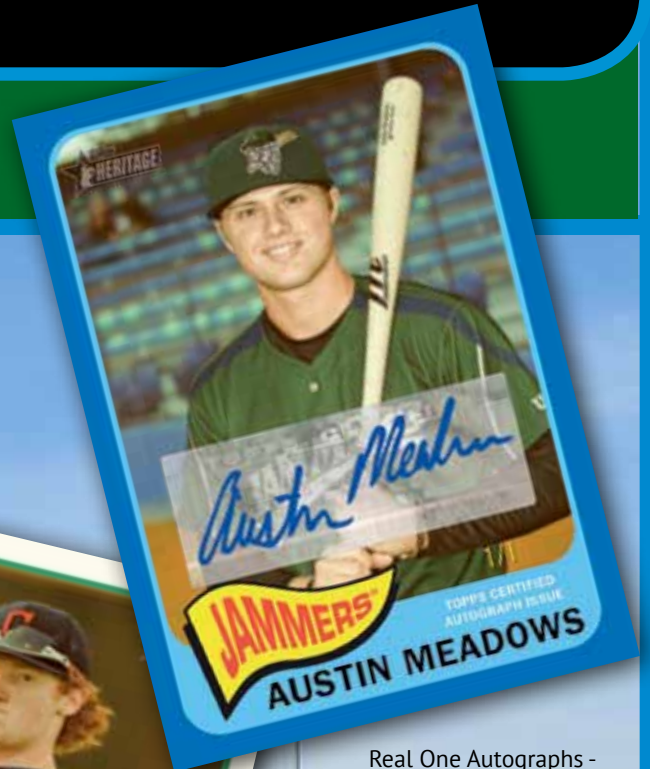

# **Topps** 2014 **HERITAGE** MINOR LEAGUE BASEBALL<sup>®</sup> EDITION

Collect tomorrow's stars today with 2014 Topps Heritage *Minor League Baseball*<sup>®</sup> Edition. This year, Topps pulls its renowned 1965 design from the vault. The original 1965 set once featured rookie cards of Steve Carlton and Joe Morgan and will now showcase the best talent across all levels of *Minor League Baseball*<sup>®</sup>!

### CLUBHOUSE COLLECTION AUTOGRAPHED PATCHES

Sequentially #’d.

Clubhouse Collection Autographed Patch

Real One  
Autographs

Real One Autographs -  
Blue Parallel

**EACH BOX  
GUARANTEES  
TWO  
AUTOGRAPHED  
CARDS!**

# 2014 **TOPPS** **HERITAGE** MINOR LEAGUE BASEBALL® EDITION