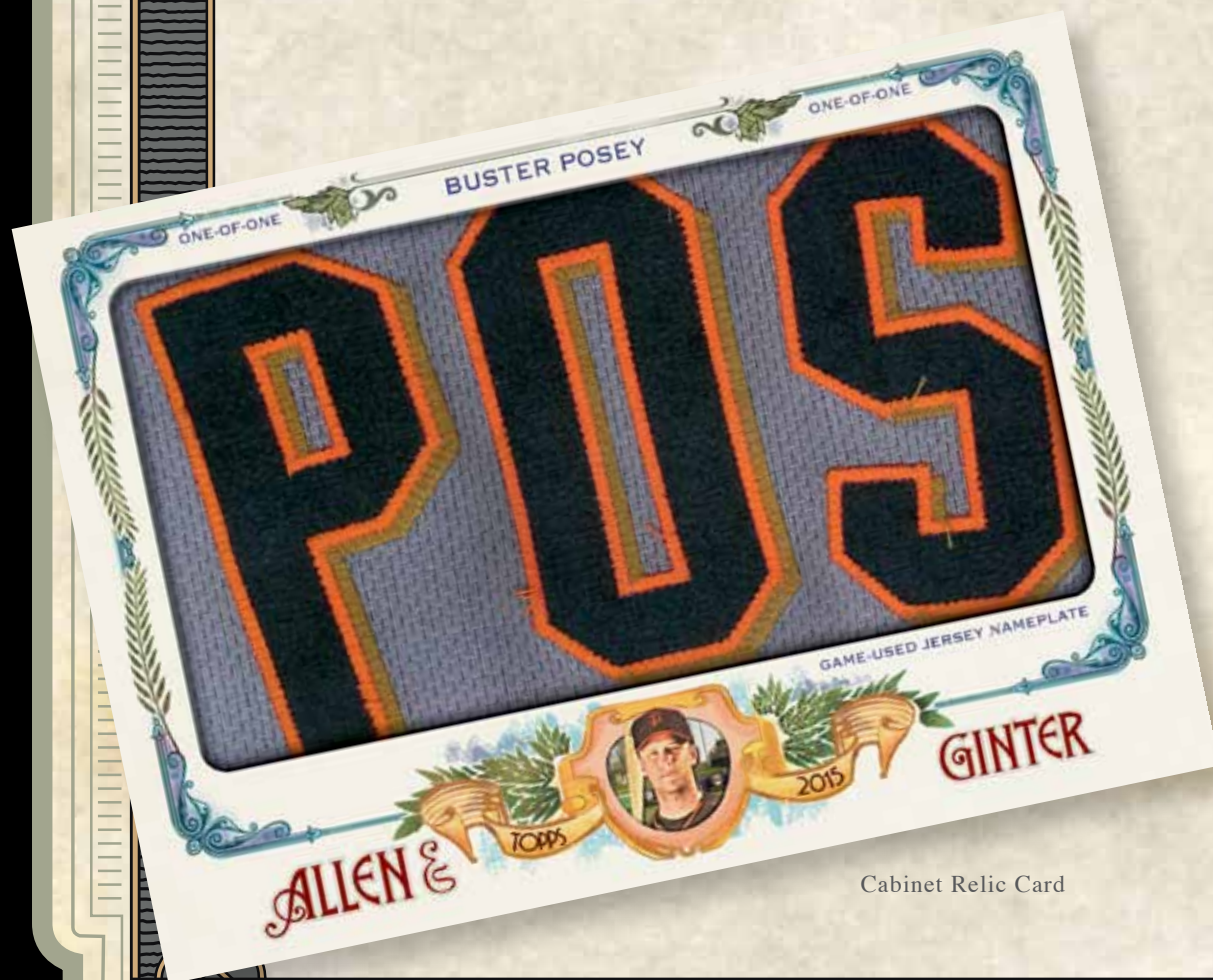

Mythological Menaces Taunters and tempters from stories from around the world.

A World Beneath Our Feet Bugs!

OVERALL INSERTION RATE FOR
MINI INSERTS IS 1:5 PACKS.

TOPPS ALLEN & GINTER

2015

Box Loaders

HOBBY ONLY