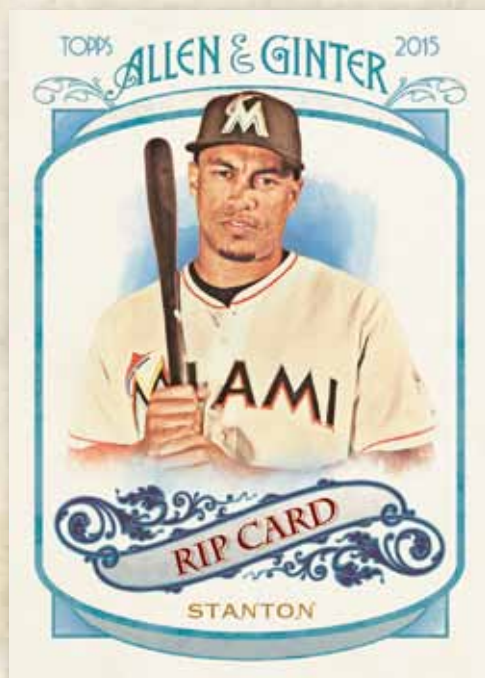

TOPPS ALLEN & GINTER 2015

Autographed Cards

Allen & Ginter Autographed Cards

Red Autographed Card

Allen & Ginter Autographs

Framed mini cards featuring **on-card** autographs from *MLB*® superstars, and over 30 other non-baseball athletes, champions, and personalities.

Cut Signatures

20 cards featuring certified cut signatures of political and historical figures. **Numbered 1 of 1.**

10TH ANNIVERSARY ISSUE

TOPPS ALLEN & GINTER 2015 Rip Cards HOBBY ONLY

100 CARDS FEATURING MLB® STARS, SEQUENTIALLY NUMBERED AND HOBBY ONLY.
KEEP IT OR RIP IT? THE CHOICE IS YOURS. IF YOU RIP IT,
INSIDE YOU'LL FIND ONE OF THE FOLLOWING: