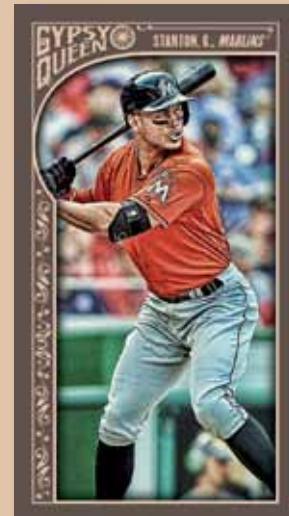

GYPSY QUEEN BASEBALL

Mini Base Cards (300 subjects)
Mini-sized version of the base set. **1 per pack**

Short-Printed Mini Base Cards (50 subjects):
1:24 packs

Parallels for the Mini-Base and Short-Printed Mini Base Cards will include:

- Silver Parallel: **sequentially #’d.**
- Red Parallel: **sequentially #’d.**
- Black Parallel: **sequentially #’d to 5.**
- Graphite Variation: **#’d 1/1.**
- Printing Plates: **#’d 1/1.**

Mini Box Base Variations (100 subjects)
100 of the 300 base cards will be given image variations that can only be found in the mini-box!
10 per mini-box HOBBY ONLY.

Mini Base Card