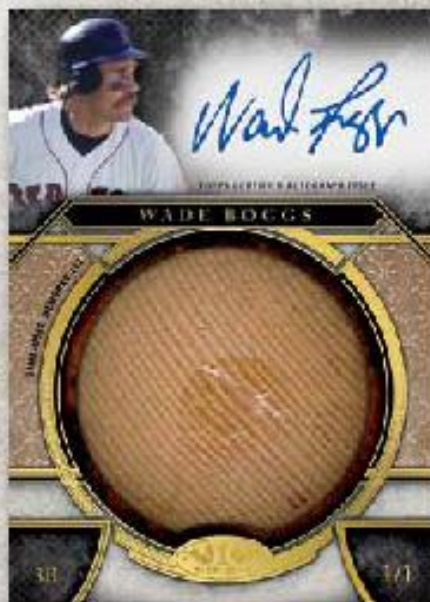

Autographed Tier One Relic - Dual Patch Parallel

2015

1
TIER ONE

TOPPS TIER ONE BASEBALL

AUTOGRAPHED RELIC CARDS

Autographed Prodigious Patches 25 active and retired superstars with a jumbo patch relic and an on-card autograph. *Sequentially numbered to 10.*

- **Platinum Parallel** – *Sequentially numbered to 5.*

Cut Signature Relics Featuring 10 subjects with a cut signature and a relic piece. *Numbered 1/1.*

Tier One Autographed Bat Knobs 25 active and retired superstars with a bat knob embedded in the card with an on-card autograph. *Numbered 1/1.*

Autographed Prodigious Patches - Platinum

Tier One Autographed Bat Knobs

2015

10
TIER ONE

TOPPS TIER ONE BASEBALL

RELIC CARDS

Tier One Relics Over 75 active and retired stars. *Sequentially numbered no higher than 399.*