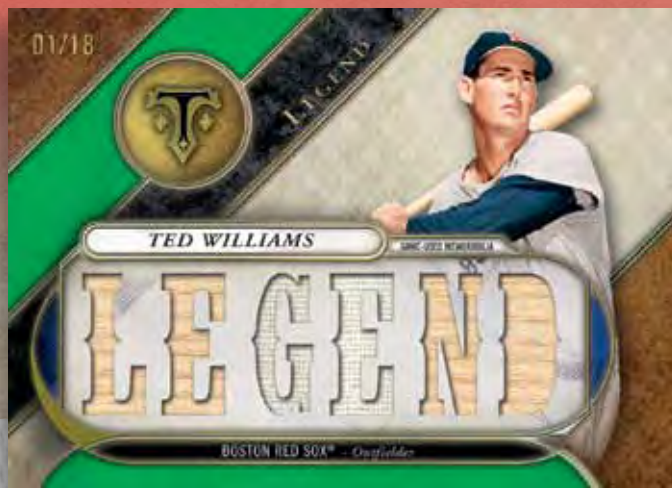

Triple Threads Relic Legends Card - Emerald Parallel