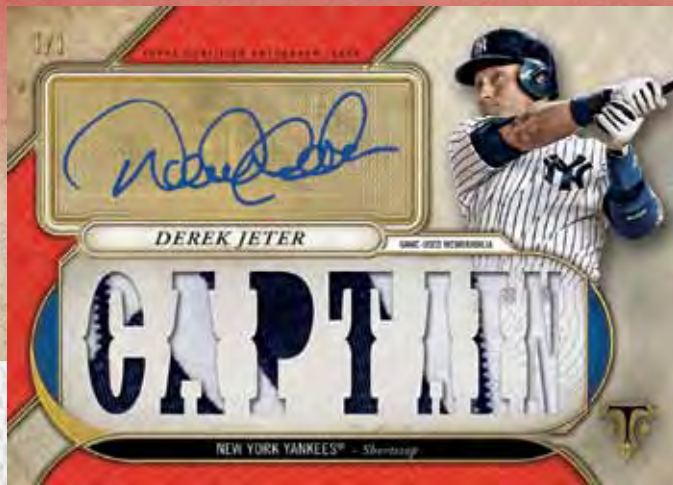

AUTOGRAPH RELIC CARDS

Triple Threads Autograph Relic Card - Ruby Parallel