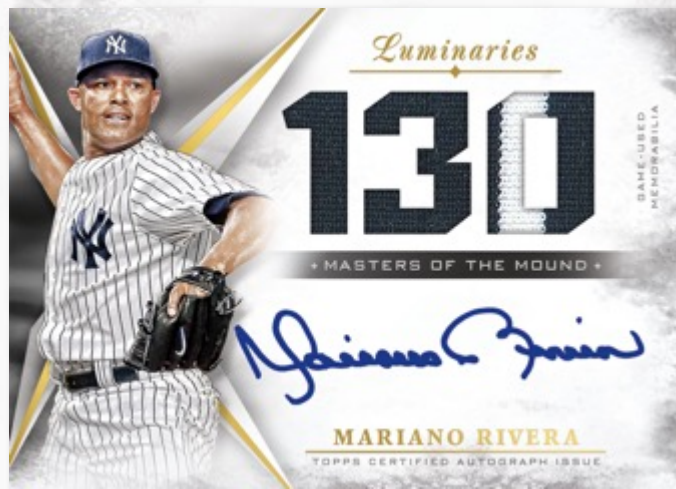

Masters of the Mound Autograph Patch Card

AUTOGRAPHED RELICS CONTINUED...

Masters of the Mound Autograph Patches #’d to 5

- Black Parallel #’d 1/1

Letters Book Card #’d 1/1

CUT SIGNATURES

- Cut Signatures #’d 1/1
- Cut Signature Relics #’d 1/1
- Cut Signature Bat Knob Book Card #’d 1/1

Make Your Purchase for 2018 Topps Luminaries Baseball Today

Product available in August 2018

Solicitation subject to change Final odds/players subject to actual production runs.