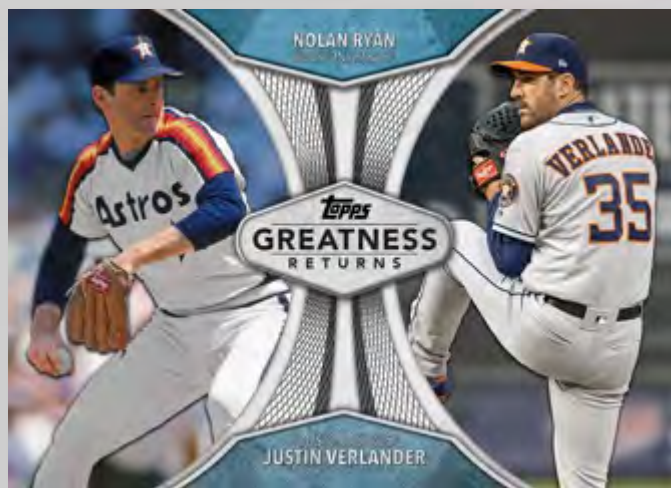

Greatness Returns

NEW! Evolution of: marking the changes in professional baseball from inception to its sesquicentennial year.

- Team Logos/Uniforms
- Stadiums
- Equipment

All receive the following parallels:

- 150th Anniversary Parallel – #’d to 150.
- Red Parallel – #’d to 10.
- Platinum Parallel – #’d 1/1.

NEW! Revolution of the Game

Featuring non-player subjects that had a revolutionary effect on the game.

- 150th Anniversary Parallel – #’d to 150.
- Red Parallel – #’d to 10.
- Platinum Parallel – #’d 1/1.
- Autograph Parallel – #d to 199 or less.

NEW! Greatness Returns

Retired greats are paired with their modern counterparts.

- 150th Anniversary Parallel – #’d to 150.
- Red Parallel – #’d to 10.
- Platinum Parallel – #’d 1/1.

NEW! Iconic Card Reprints

- 150th Anniversary Parallel – #’d to 150.
- Autograph Parallel – #’d to 25 or less.

NEW! 1984 Topps Baseball

Topps celebrates the 35th Anniversary of the 1984 baseball set. Players will include rookies, veterans and retired players. Cards will have a special 35th Anniversary logo.

- 150th Anniversary Parallel – #’d to 150.
- Red Parallel – #’d to 10.
- Platinum Parallel – #’d 1/1.