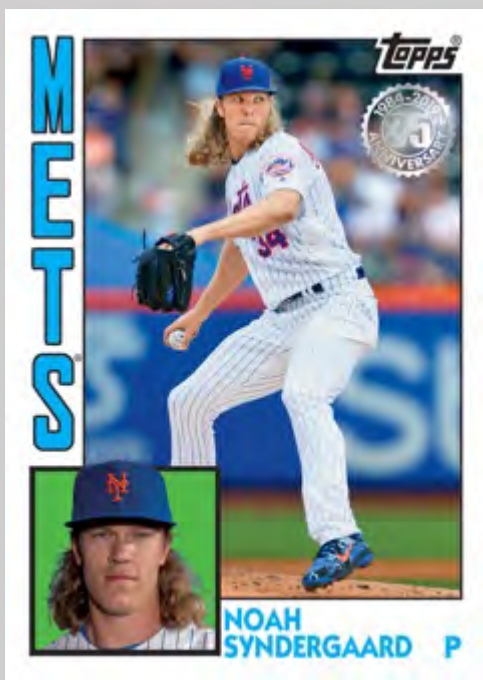

INSERT CARDS CONTINUED...

1984 Topps Baseball