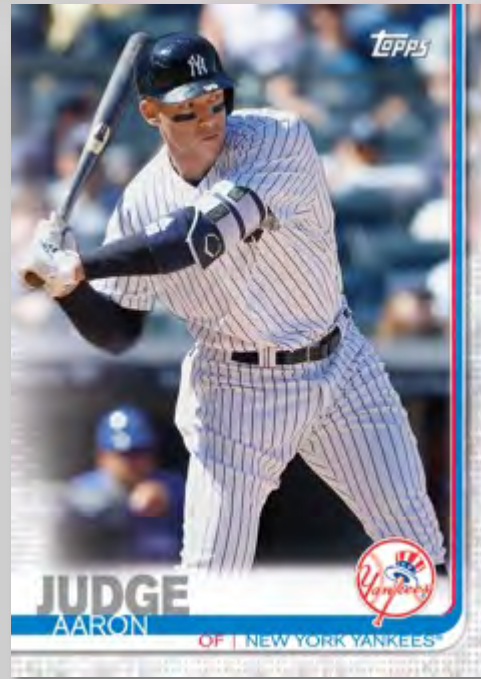

BASE CARDS

Base Cards

BASE CARDS

350 Base Cards – featuring Veterans, Future Stars, Rookies, Stadium and Team Cards, League Leaders, and World Series® Highlights.