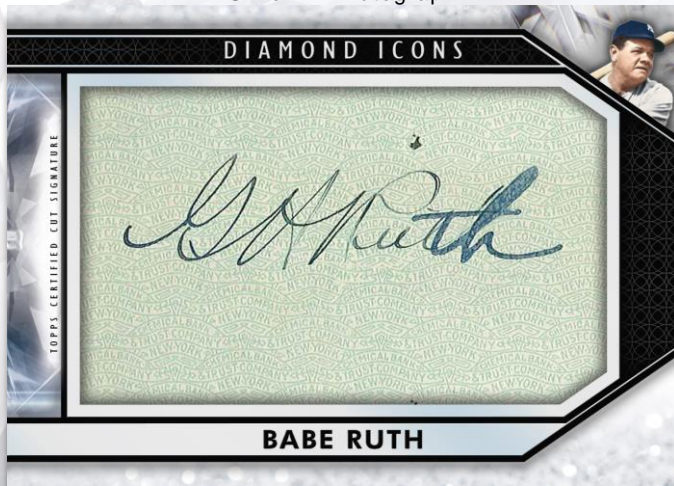

# DIAMOND ICONS

Featuring the best of the past, present and future,  
**Topps Diamond Icons** is the ultimate box-breaking experience!  
All Autographs are on-card!

Autographed Jumbo Patch –  
Gold Parallel

MLB® Silhouetted Batter Logo Patch Card

Autographed Diamond Relic Card

**EVERY BOX GUARANTEES:**

7 Autographs

2 Autographed Relics

1 Relic

EVERY CARD is #'d to 25 or less

**AVAILABLE IN STORES JULY 2019!**

# DIAMOND ICONS

AUTOGRAPHS ( 7 per box )

Silver Ink Autograph

Immortal Cut Signature

**Cut Signatures** – #'d to 4

- Gold Parallel – #'d 1-of-1

**Up to 30 Immortal Cut Signatures** – #'d 1-of-1

Autograph Card – Red Parallel