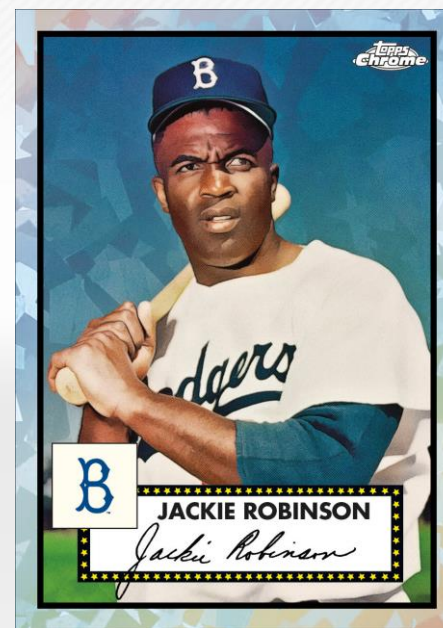

Base Set Parallels

- Refractor Parallel: 1:4 Packs
- X-Fractor Parallel: 1:24 Packs (**Hobby Exclusive**)
- Purple Refractor Parallel
- Aqua Wave Refractor Parallel
- Yellow Mini-Diamond Refractor Parallel
- Blue Mini-Diamond Refractor Parallel: sequentially numbered to 199.
- Speckle Refractor Parallel: sequentially numbered to 150.
- Atomic Refractor Parallel: sequentially numbered to 100.
- Red Atomic Refractor Parallel: sequentially numbered to 100. (**Hobby Exclusive**)
- Green Refractor Parallel: sequentially numbered to 99.
- Green Wave Refractor Parallel: sequentially numbered to 99.
- Green/Yellow 70th Anniversary Refractor Parallel: sequentially numbered to 99.
- Rose Gold Refractor Parallel: sequentially numbered to 75.
- Rose Gold Wave Refractor Parallel: sequentially numbered to 75.
- Rose Gold Mini-Diamond Refractor Parallel: sequentially numbered to 75.

Base Card - Atomic Refractor Parallel