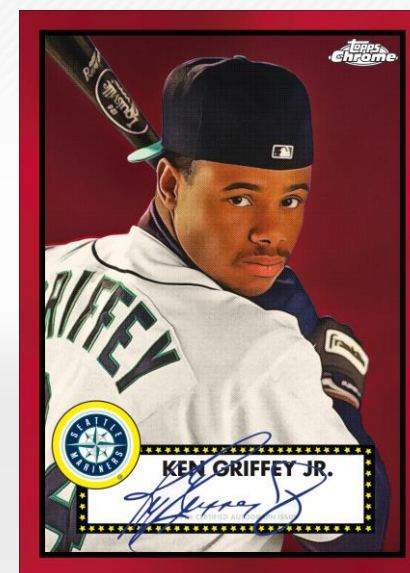

Autograph Card – Red Refractor Parallel

Solicitation subject to change. Final odds/players subject to actual production runs.