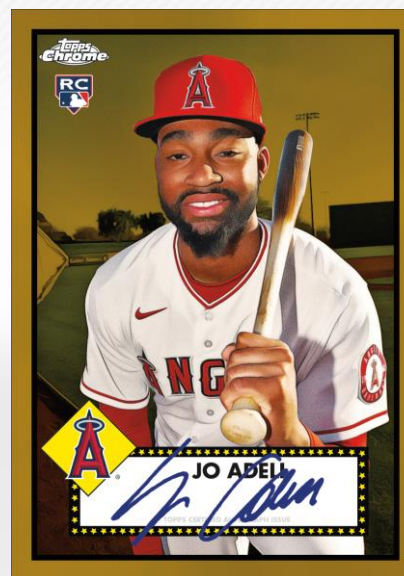

AUTOGRAPH CARDS

Autograph Parallels

- Refractor Parallel: #’d to 199
- Aqua Refractor Parallel: #’d to 150
- Blue Prism Refractor Parallel: #’d to 99 (**Hobby Exclusive**)
- 70th Anniversary Platinum Wave Refractor Parallel: #’d to 70
- Gold Refractor Parallel: #’d to 50
- Orange Refractor Parallel: #’d to 25 – (**Hobby Exclusive**)
- Black Refractor Parallel: #’d to 10
- Red Refractor Parallel: #’d to 5
- SuperFractor Parallel: #’d 1-of-1

Available in Hobby
stores Summer 2021

Autograph Card – Gold Refractor