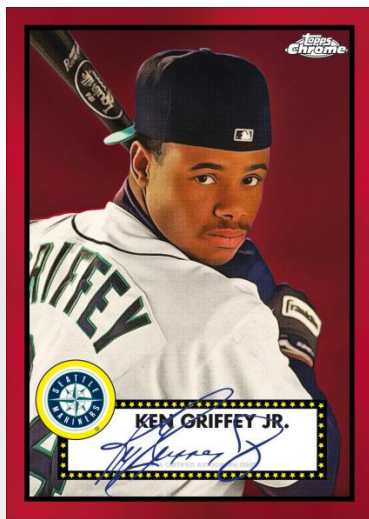

Platinum Anniversary EDITION

With 70 years of excellence and tradition leading up to 2021, Topps is rejuvenating possibly the most iconic Topps design of 1952, for this 2021 Topps Chrome Platinum Anniversary celebration!

Build the eye-popping 700-card Base Set, featuring players from throughout 70 years of Topps Baseball cards, and collect them across an extensive rainbow of color parallels!

Autograph Card - Red Refractor Parallel

**Look for a variety of
rare Color Parallels
& Chrome Autograph
cards!**

Available in Hobby
stores Summer 2021

Base Card - Blue Mini-Diamond Parallel

Platinum Anniversary EDITION

BASE CARDS

Collect all 700 Base Set cards, showcasing current stars and rookies, as well as retired fan favorites and legends of the game, on a chrome rendition of the iconic 1952 Topps design.