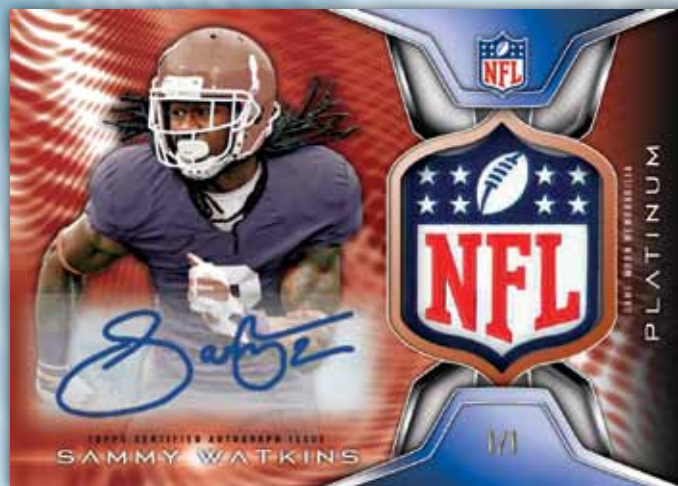

2014

TOPPS PLATINUM FOOTBALL

AUTOGRAPHED ROOKIE REFRACTOR PATCH CARDS

Autographed Rookie Refractor Patch Cards: featuring player-worn, patch pieces on chrome refractor technology.

- **Black Refractor Parallel:** sequentially numbered to 125.
- **Green Refractor Parallel:** sequentially numbered to 99.
- **Pulsar Refractor Parallel:** sequentially numbered to 50. **NEW!**
- **Blue Refractor Parallel:** sequentially numbered to 25.
- **Purple Refractor Parallel:** sequentially numbered to 10.
- **Gold Refractor Parallel:** sequentially numbered to 5.
- **Red Refractor NFL Shield Parallel:** featuring NFL shield patch from jersey collar #'d 1/1. **HOBBY ONLY!**
- **Red Refractor Team Logo Parallel:** featuring team logo patch from player-worn winter hats #'d 1/1. **HOBBY ONLY!**
- **Red Refractor NFL Pigskin Parallel:** featuring NFL prime pieces from NFLPA Rookie Premiere footballs #'d 1/1. **HOBBY ONLY!**
- **Red Refractor NFL Glove Parallel:** featuring player-worn gloves #'d 1/1. **HOBBY ONLY!**
- **Super-Fractor Parallel:** seq. #'d. 1/1. **HOBBY ONLY!**

Autographed Rookie Refractor NFL Shield - Red Parallel