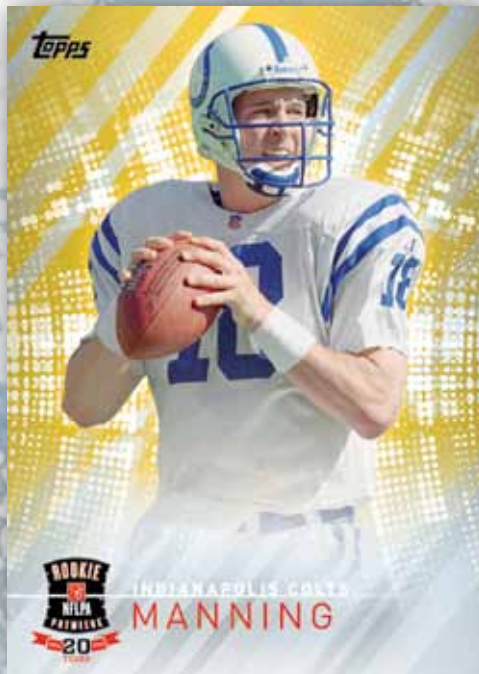

Base Card

BASE CARDS - Highlighting 37 NFLPA Rookie Premiere subjects from the 2014 Class and 63 of the best NFLPA Rookie Premiere subjects from past and present.

- Black Parallel - #'d
- Orange Parallel - #'d to 299
- Blue Parallel - #'d to 199
- Purple Parallel - #'d to 99
- Green Parallel - #'d to 75
- Yellow Parallel - #'d to 50
- Platinum Parallel - #'d to 25
- Red Parallel - #'d 1/1

SOLICITATION SUBJECT TO CHANGE

IN STORES NOVEMBER 2014