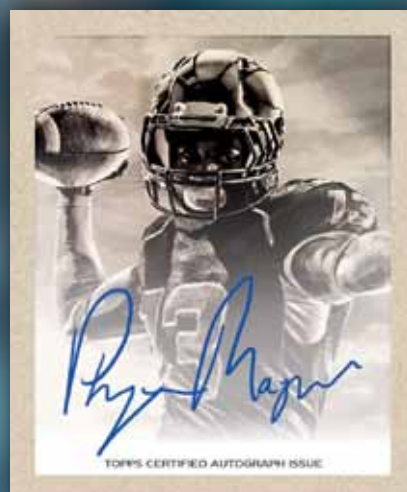

Bowman Autograph Mini Card

ROOKIE CHROME REFRACTOR AUTOGRAPH CARDS

(Up to 80 subjects): Features **Hard-Signed** Autographs from the upcoming 2015 NFL Rookie Class

Blue Refractor: Numbered.

Gold Refractor: Numbered.

Orange Refractor: Numbered. **HOBBY ONLY!**

Red Wave Refractor: #'d to 25. **HOBBY ONLY! NEW!**

X-Fractor: #'d to 10. **HOBBY ONLY!**

Prism Refractor: #'d to 5. **HOBBY ONLY!**

Superfractor: #'d 1/1. **HOBBY ONLY!**

Printing Plates: #'d 1/1. **HOBBY ONLY!**

BOWMAN AUTOGRAPHED MINI CARDS

(Up to 80 subjects): 2015 NFL Rookie subjects **Hard-Sign** vintage-style, mini-sized, 1948 Bowman Design Cards!

Red Ink Parallels: Signed in Red Ink #'d to 5.

Bowman

2015 BOWMAN FOOTBALL
HOME OF THE ROOKIE CARD