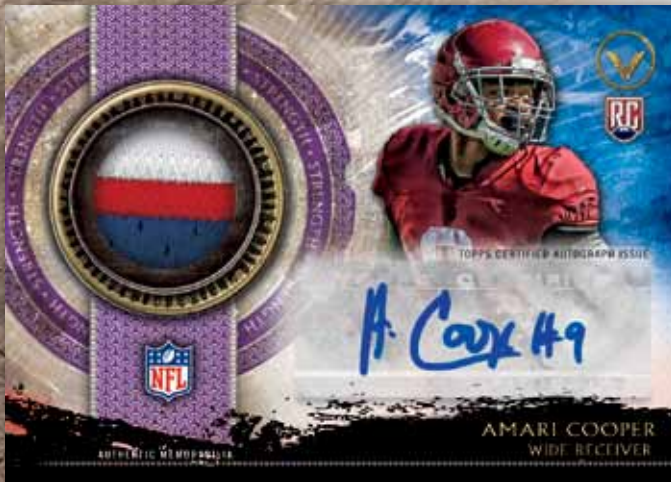

VALOR

2015 TOPPS VALOR FOOTBALL

Shield of Honor Autograph Patch Card - Strength Parallel