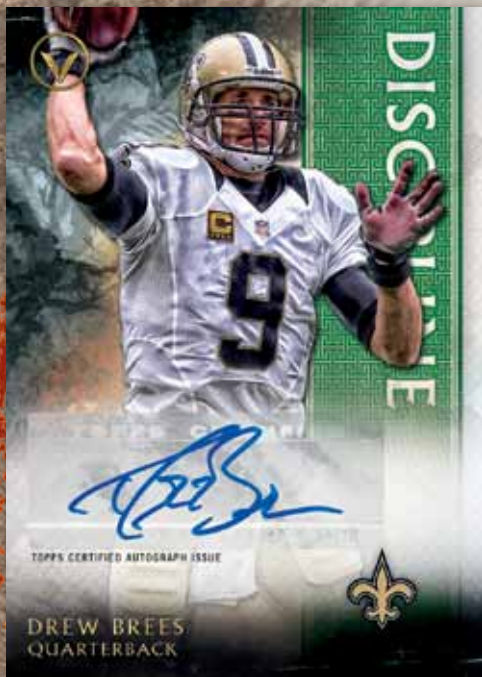

2015 TOPPS® VALOR® FOOTBALL

IN STORES SEPTEMBER 2015

THE WARRIORS OF THE
GRIDIRON COME STORMING BACK
IN 2015 TOPPS® VALOR® FOOTBALL.
ROOKIES, VETERANS, AND
LEGENDS OF THE NFL ARE
CELEBRATED FOR THEIR:

SPEED,
STRENGTH,
DISCIPLINE,
COURAGE,
GLORY,
VALOR, & HEART

EACH BOX CONTAINS:

- 1 AUTOGRAPH CARD
- 1 AUTOGRAPH RELIC CARD
- 1 JUMBO RELIC CARD
- 1 PATCH CARD
- 2 BATTLE CRY INSERTS **NEW!**
- 5 GRIDIRON WARRIOR INSERTS **NEW!**

VALOR

2015 TOPPS VALOR FOOTBALL

Valor Autographed Card -
Discipline Parallel

Gridiron Warrior™ Autographed Card

VALOR AUTOGRAPHS: Over 40 of the most sought-after Rookies and Veterans.

- Speed Parallel - #'d.
- Strength Parallel - #'d.
- Courage Parallel - #'d.
- Discipline Parallel - #'d to 25!
- Heart Parallel - #'d 1 of 1! **HOBBY ONLY**

GRIDIRON WARRIOR™ AUTOGRAPHS: Showcasing the toughest, most competitive NFL players of the past and present. Sequentially #'d to 25. **HOBBY ONLY NEW!**

BATTLE ANTHEM™ AUTOGRAPHS: Rookie autographs that will also feature inscriptions of each player's favorite pregame pump-up songs. Both inscription and autographs will be signed in silver ink on a black card. Sequentially #'d 1/1. **HOBBY ONLY NEW!**