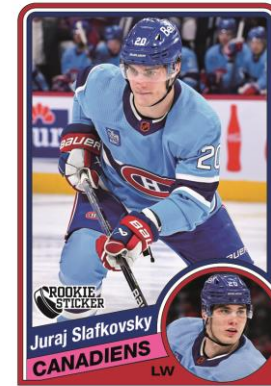

2022-2023 TOPPS NHL® STICKER COLLECTION

BASE & INSERT STICKERS

- Collect 384 **Base Set** player stickers & **Season Highlights** stickers for all 32 NHL® teams!
- Look out for **Insert** stickers from the following sets:
  - 1984-85 Topps Rookies
  - 2023 NHL® Captains
  - The Great Outdoors
  - NHL® All-Star Weekend
  - 1991-92 Topps NHL® All-Stars
  - Hockey Hair
  - Speed Demons
  - Top Shelf Talents

1984-85 Topps Rookies