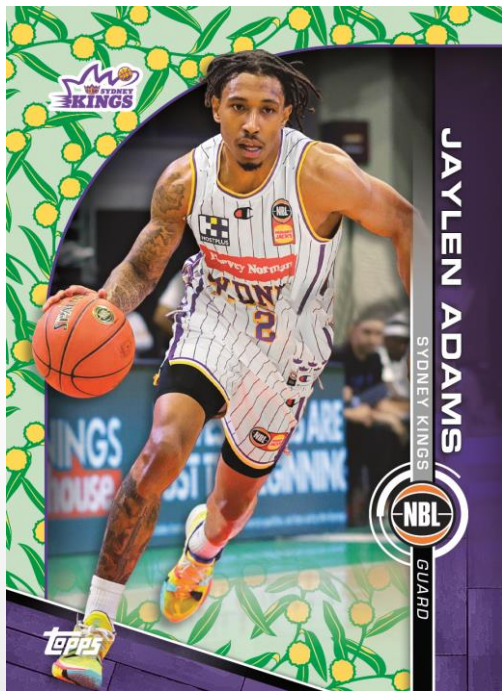

# 2023/24 TOPPS NBL

**Topps NBL Basketball** is back in the 2023/2024 Season! Complete the 100 Card Base set featuring the top Next Stars and Veterans in the NBL.

Base – Golden Wattle Refractor

Look also for brand new Opal Parallels and inserts in 23/24 Topps NBL!

## Base Cards

BASE - Opal