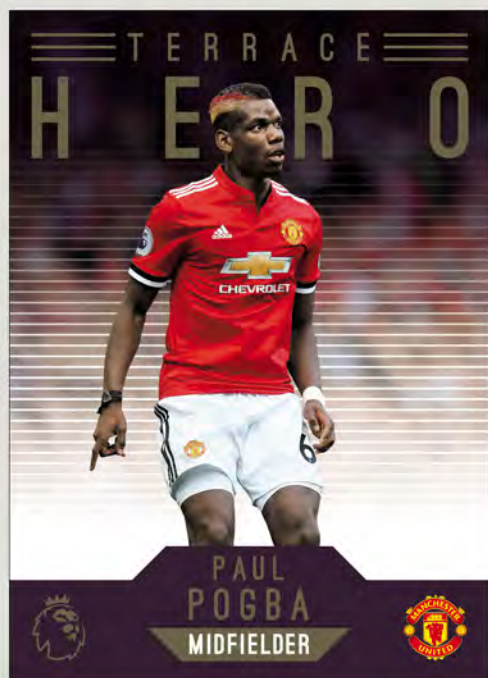

SPECIAL INSERT CARDS

Look out for foil insert cards featuring the league's best-known stars.

These highly collectable sets include gold blocking on every card for a super-premium look and finish.

20 TERRACE HERO INSERT CARDS

Featuring 1 player per team
that the fans love to cheer on
from the stands.

1:4 packs