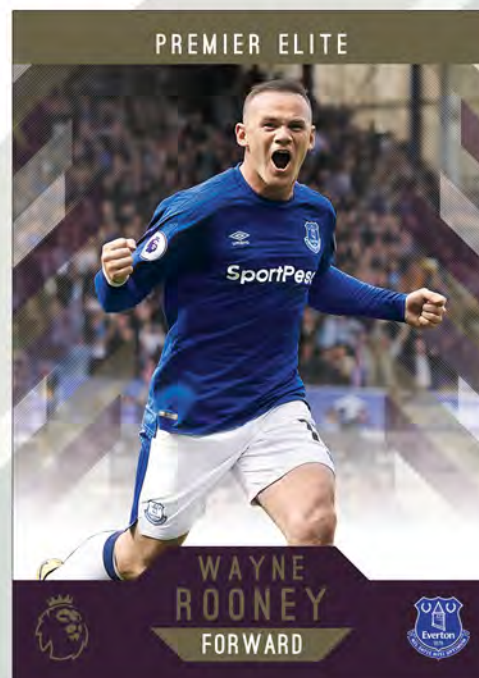

Featuring 1 player per team
that the fans love to cheer on
from the stands.

1:4 packs

20 TEAM LEADER INSERT CARDS

Featuring all 20 club captains
from every English Premier
League team.

1:4 packs

10 PREMIER ELITE INSERT CARDS